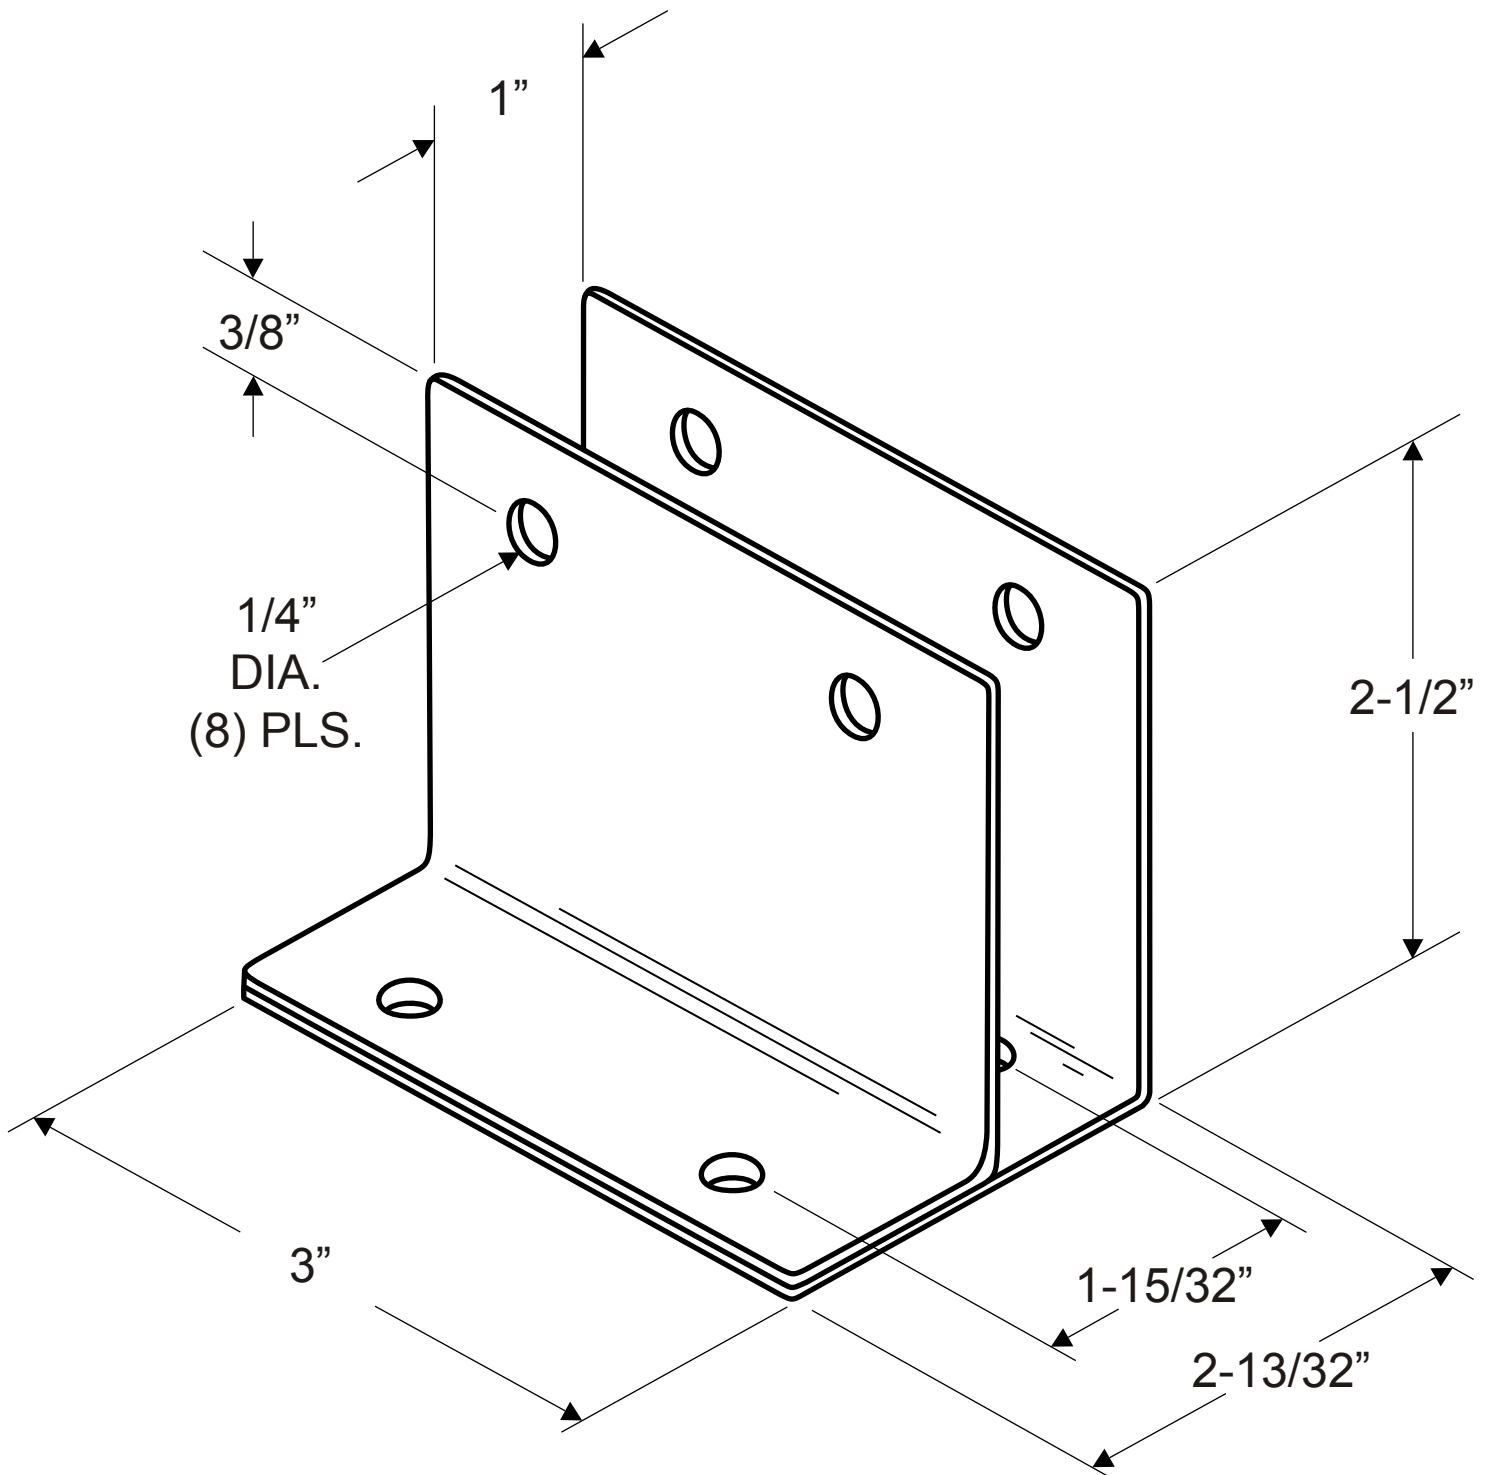

2279
(WALL BRACKET - ONE EAR DOUBLE HIGH 1")

NOTE: 14 GAUGE (.075" THICK STAINLESS)