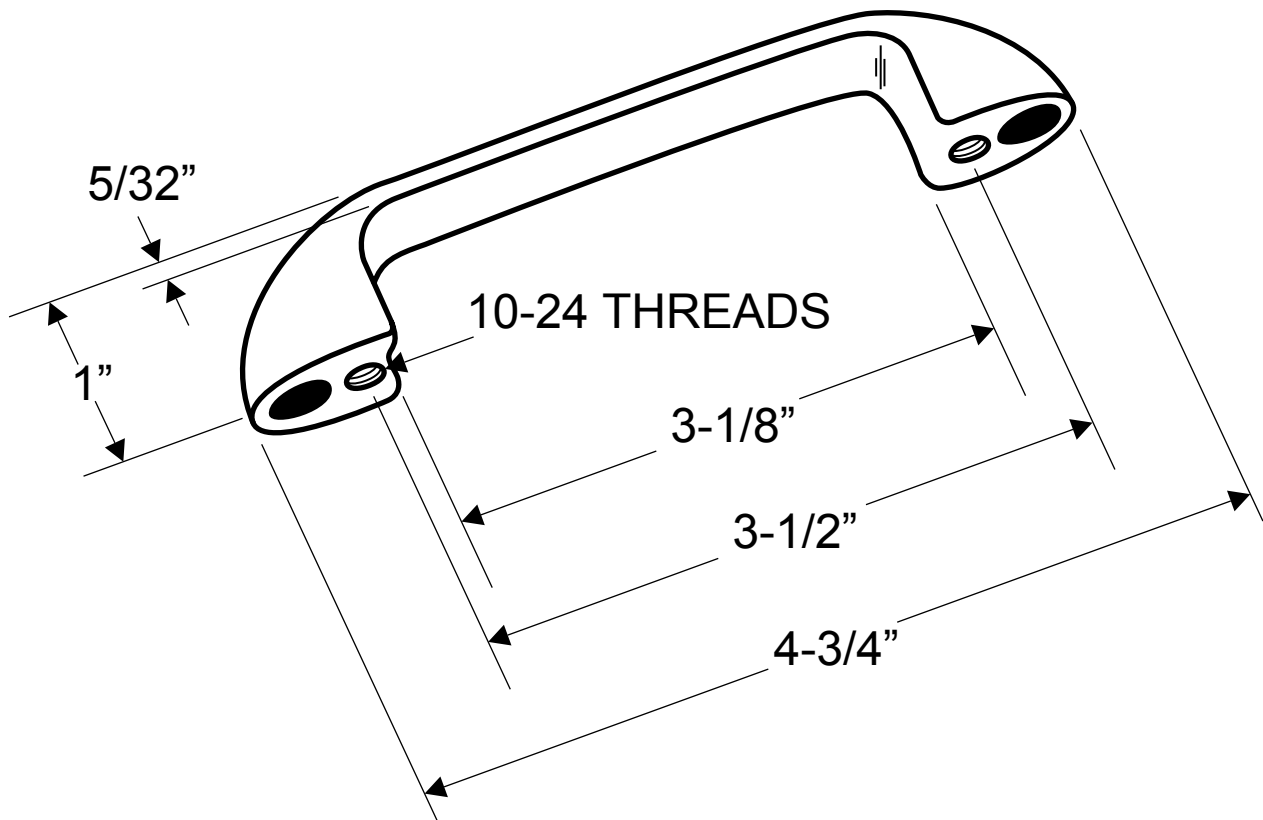

**5400, 5401, 5402, 5403  
(DOOR PULL)**

**NOTE: USED WITH 5050 SLIDE LATCH**