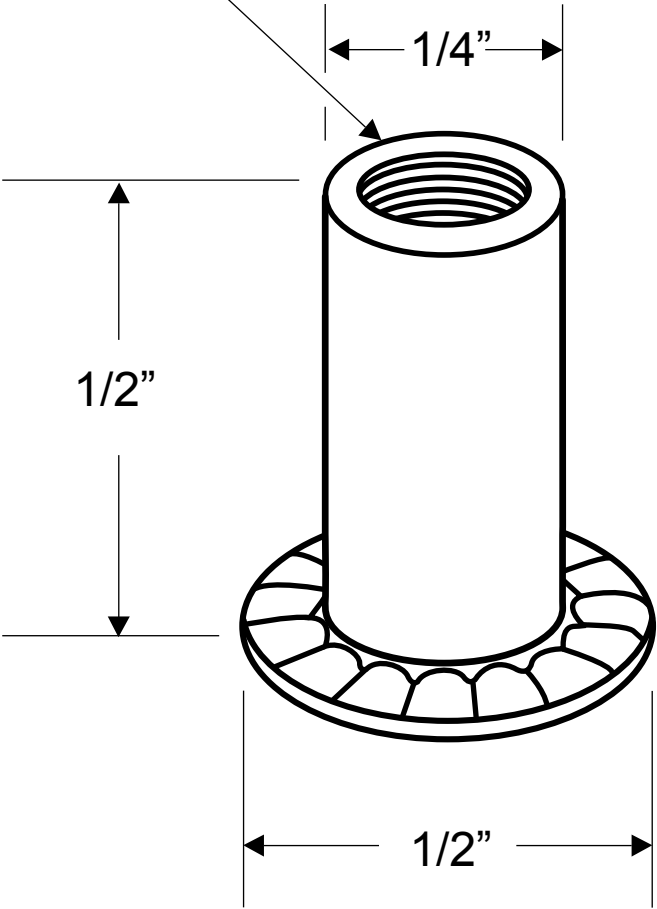

**9762, 9763, 9769
(BARREL NUT 8-32 X 1/2")**

UNSLOTTED

8-32 THREAD

	UNSLOTTED
CHROME STEEL STAINLESS	9763
STAINLESS	9769
BRASS PLATED STAINLESS	9762