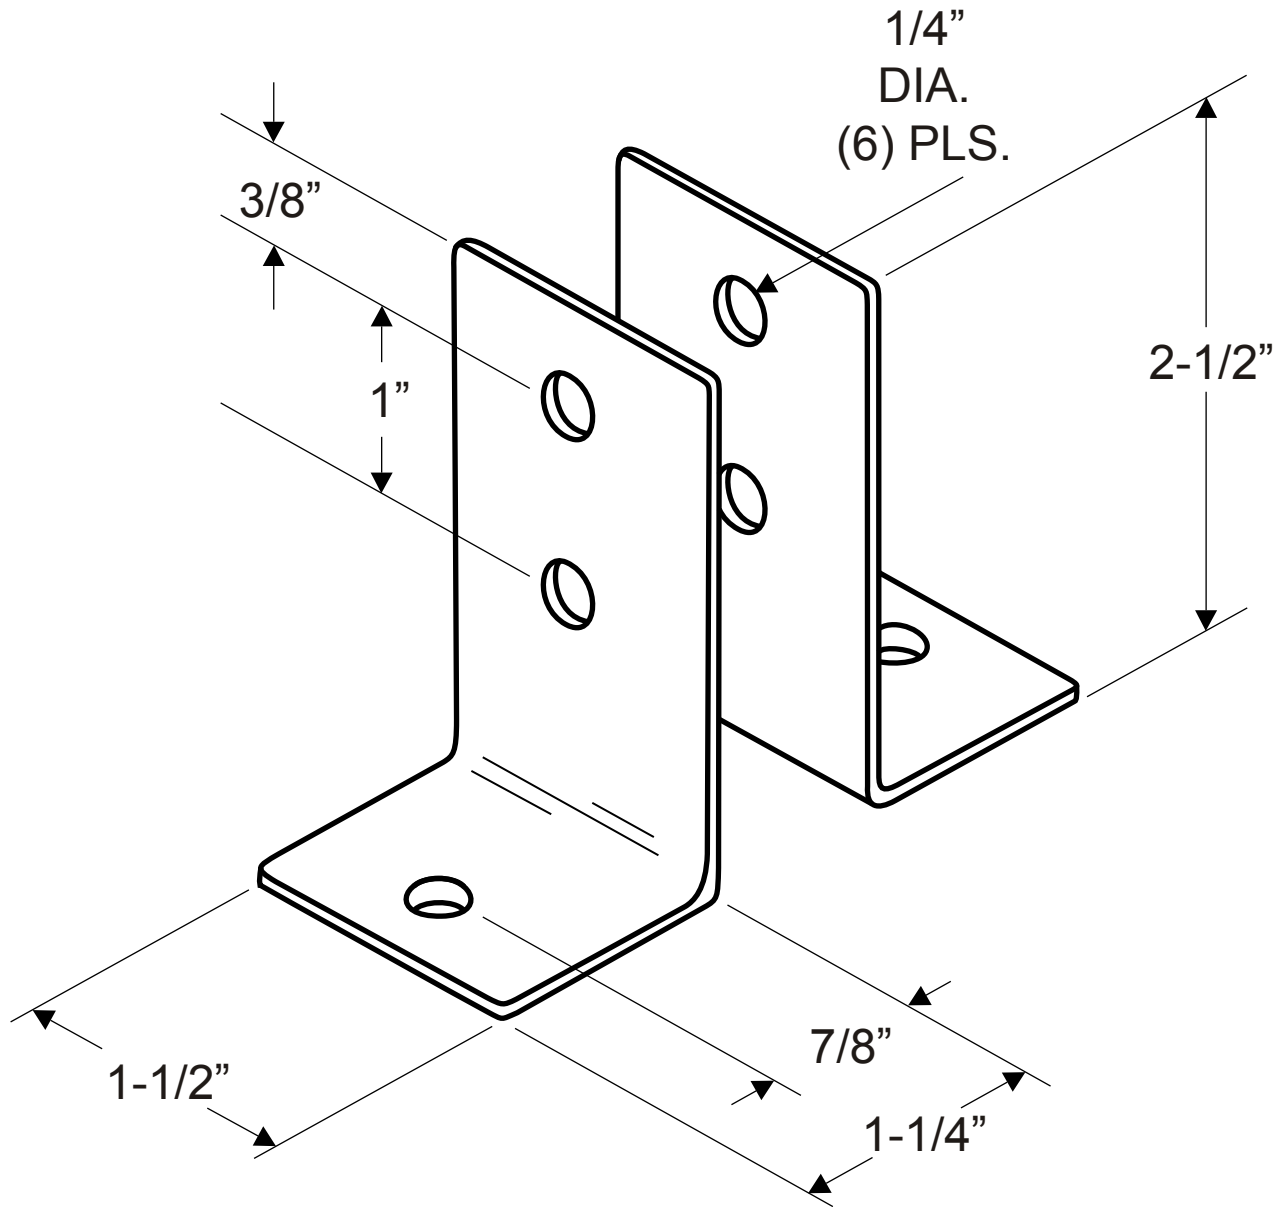

1869
(TWO PIECE BRACKET - STANDARD TWO HOLE)

NOTE: 14 GAUGE (.075" THICK STAINLESS)