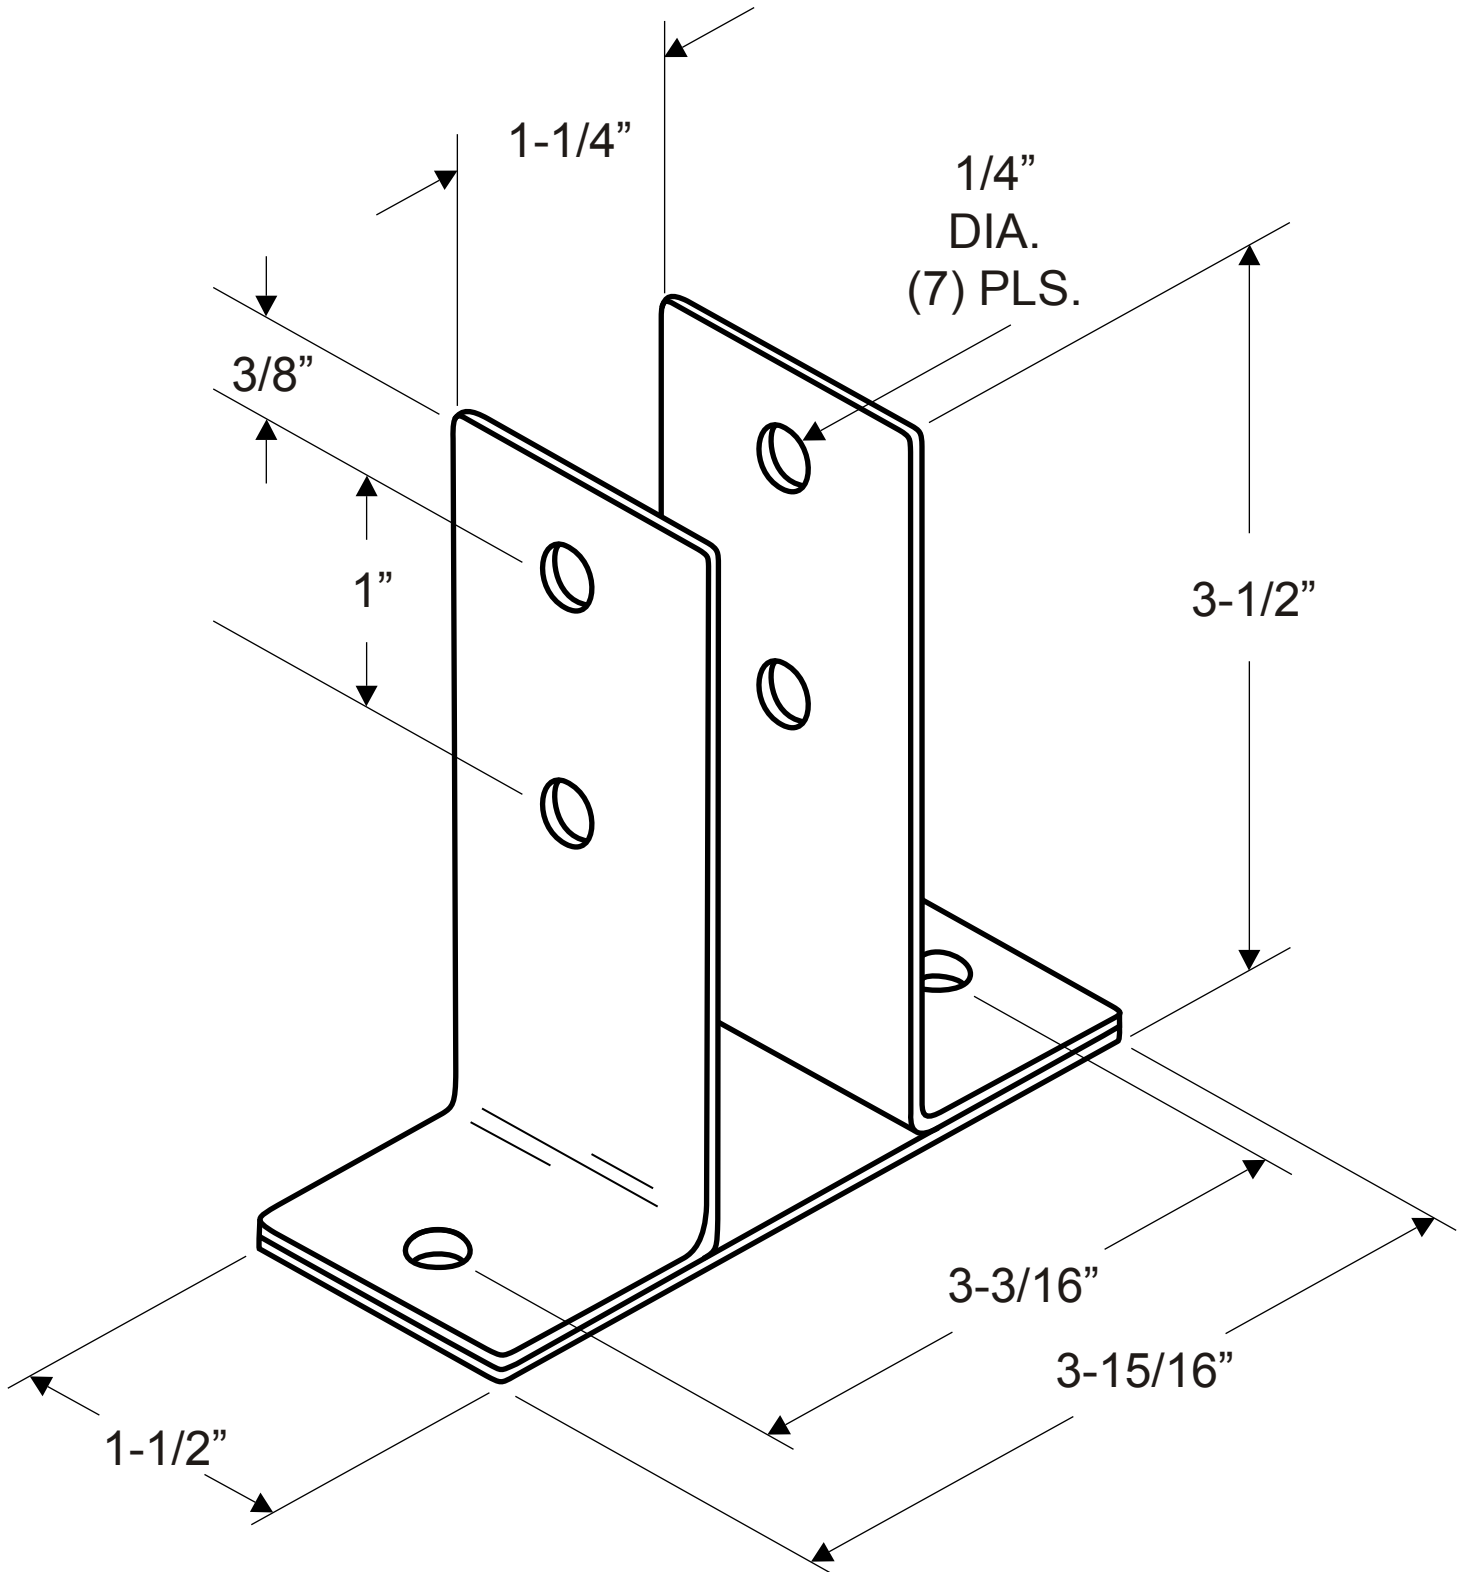

1339
(URINAL SCREEN BRACKET - TWO EAR X-LONG 1-1/4")

NOTE: 14 GAUGE (.075" THICK STAINLESS)