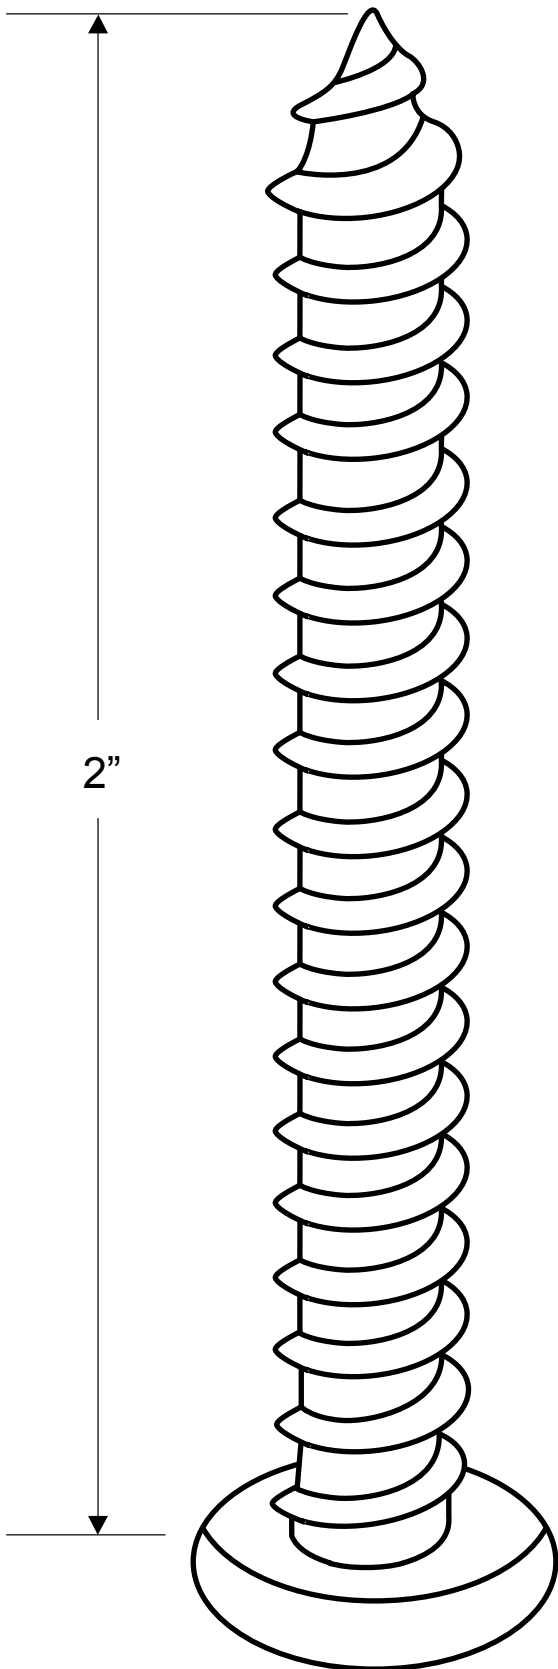

**9313, 92383, 92389, 92403, 92419
(SHEET METAL SCREW 14 X 2")**

**T-27
SIX LOBE**

ONE-WAY

PHILLIPS

7/16" DIA.

31/64" DIA.

	ONE WAY	SIX LOBE	PHILLIPS
CHROME STEEL	9313	92383	92403
STAINLESS	—	92389	92419