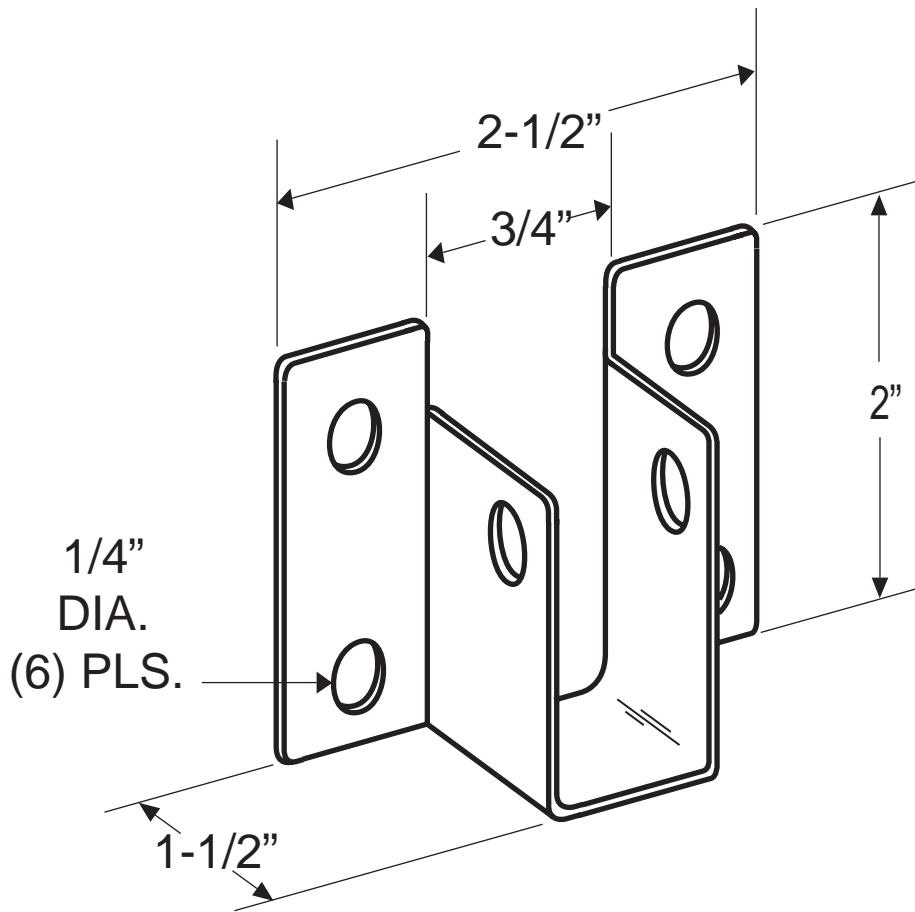

**134349
(PANEL BRACKET 3/4")**

NOTE: 18 GAUGE (.05" THICK STAINLESS)