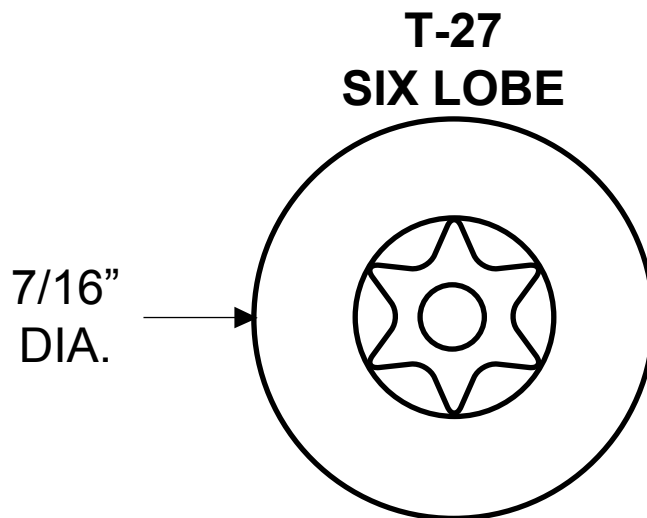

**9253, 92003, 92083, 92089
(SHEET METAL SCREW 14 X 1/2")**

	ONE WAY	PHILLIPS	SIX LOBE
CHROME STEEL	9253-AB	92003-AB	92083-AB
STAINLESS	—	—	92089-A