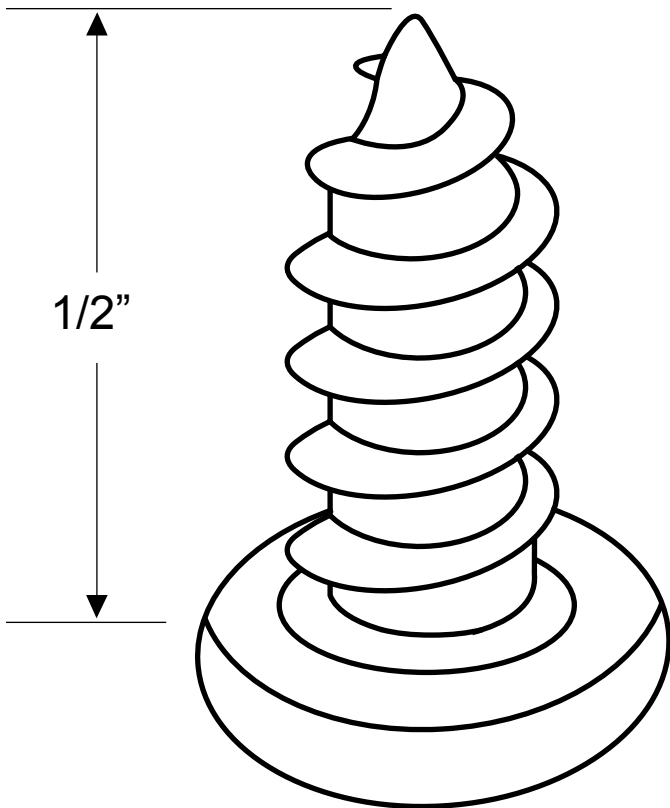

**9253, 92003, 92083, 92089
(SHEET METAL SCREW 14 X 1/2")**

	ONE WAY	PHILLIPS	SIX LOBE
CHROME STEEL	9253-AB	92003-AB	92083-AB
STAINLESS	—	—	92089-A