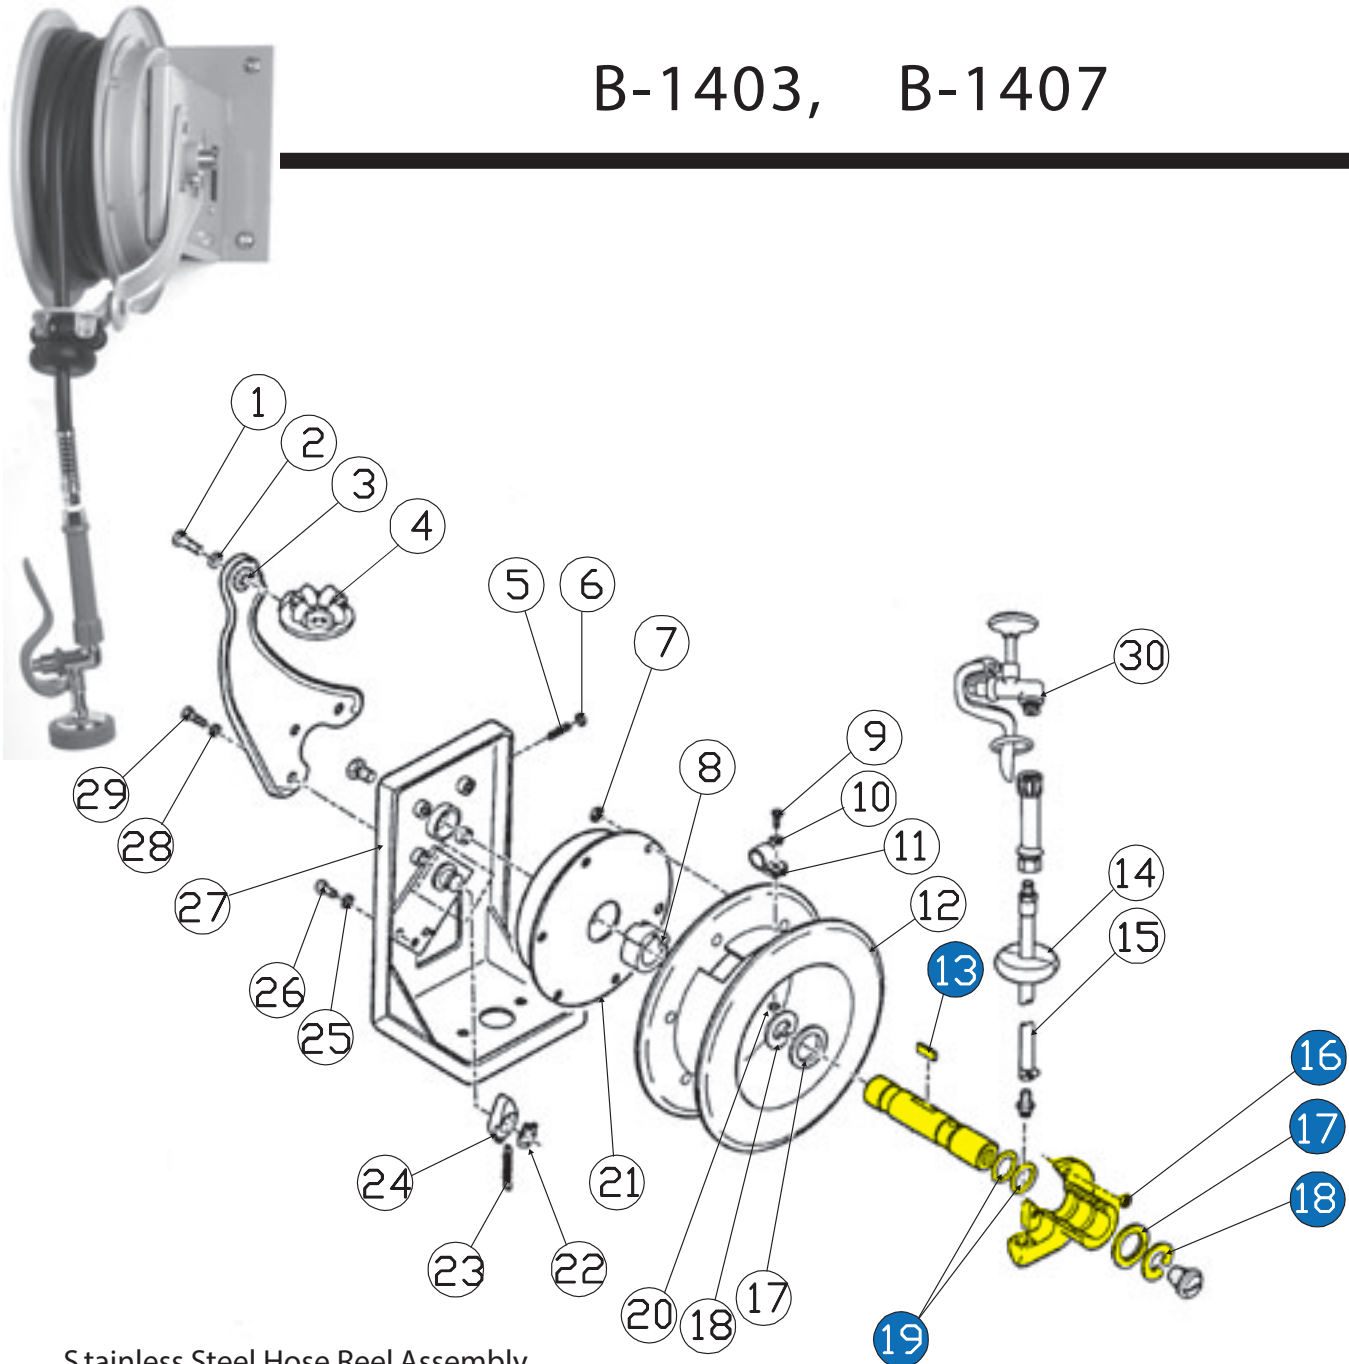

B-1403, B-1407

Stainless Steel Hose Reel Assembly

1	Hex Screw	002507-45	16	Locknut	002448-45
2	Lock Washer	002458-45	17	Washer	002453-45
3	Guide Arm	002496-45	18	Snap Ring	002451-45
4	Roller Guide	002483-45	19	O-Ring	001061-45
5	Set Screw	002463-45	20	Nut	002457-45
6	Jam Nut	002498-45	21	Asm, Mainspring, Cup and Ratchet	002469-45
7	Locknut	002448-45	22	Retaining Ring	002447-45
8	Mainspring Hub	002499-45	23	Ratchet Spring	002446-45
9	Screw	002550-45	24	Ratchet Lever	002504-45
10	Washer	002458-45	25	Washer	002458-45
11	Hose Clamp	002501-45	26	Screw	002506-45
12	Asm, Drum	002502-45	27	Asm, Stand	002497-45
13	Key	002481-45	28	Washer	002459-45
14	Asm, Hose Stop	001427-45	29	Screw	002506-45
15	Asm, Hose, 35 foot	003364-20	30	Asm, Spray Valve	B-0107