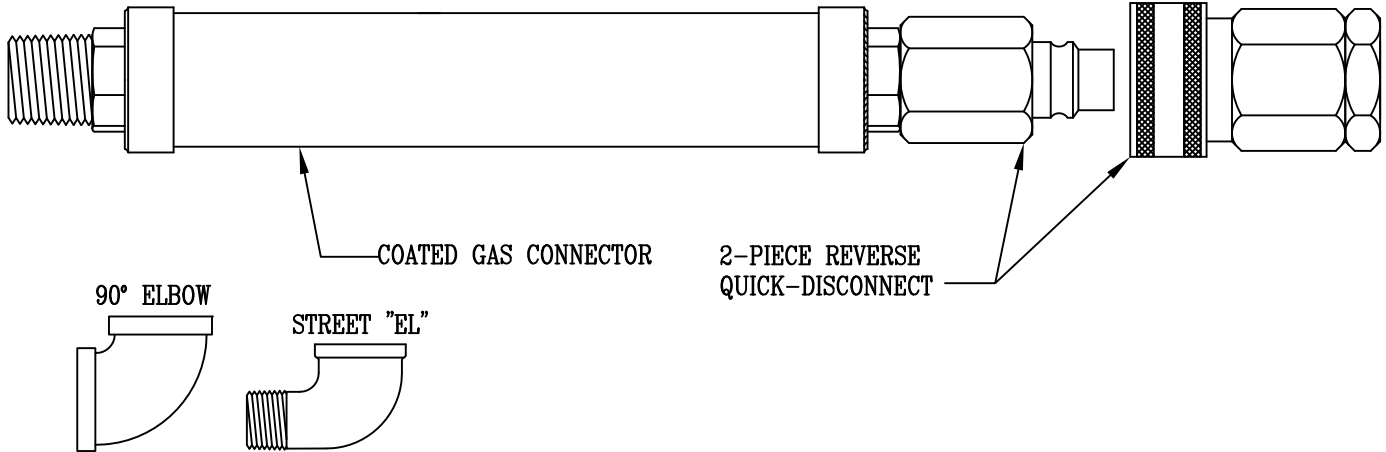

TO ORDER HG-6 SERIES:

HG - - -

EX: HG-D-

GAS HOSE, 3/4" NPT, (1) REVERSE QUICK-DISCONNECT, 36" LENGTH

"L" = LENGTH	1/2" NPT
12"	HG-6C-12
24"	HG-6C-24
36"	HG-6C-36
48"	HG-6C-48
60"	HG-6C-60
72"	HG-6C-72

"L" = LENGTH	3/4" NPT
12"	HG-6D-12
24"	HG-6D-24
36"	HG-6D-36
48"	HG-6D-48
60"	HG-6D-60
72"	HG-6D-72

"L" = LENGTH	1" NPT
12"	HG-6E-12
24"	HG-6E-24
36"	HG-6E-36
48"	HG-6E-48
60"	HG-6E-60
72"	HG-6E-72

"L" = LENGTH	1-1/4" NPT
12"	HG-6F-12
24"	HG-6F-24
36"	HG-6F-36
48"	HG-6F-48
60"	HG-6F-60
72"	HG-6F-72

Product Description:
SAFE-T-LINK GAS APPLIANCE CONNECTOR:
COATED HOSE, REVERSE QUICK-DISCONNECT, FURNISHED
WITH (1) 90 DEGREE ELBOW, & (1) STREET "EL"