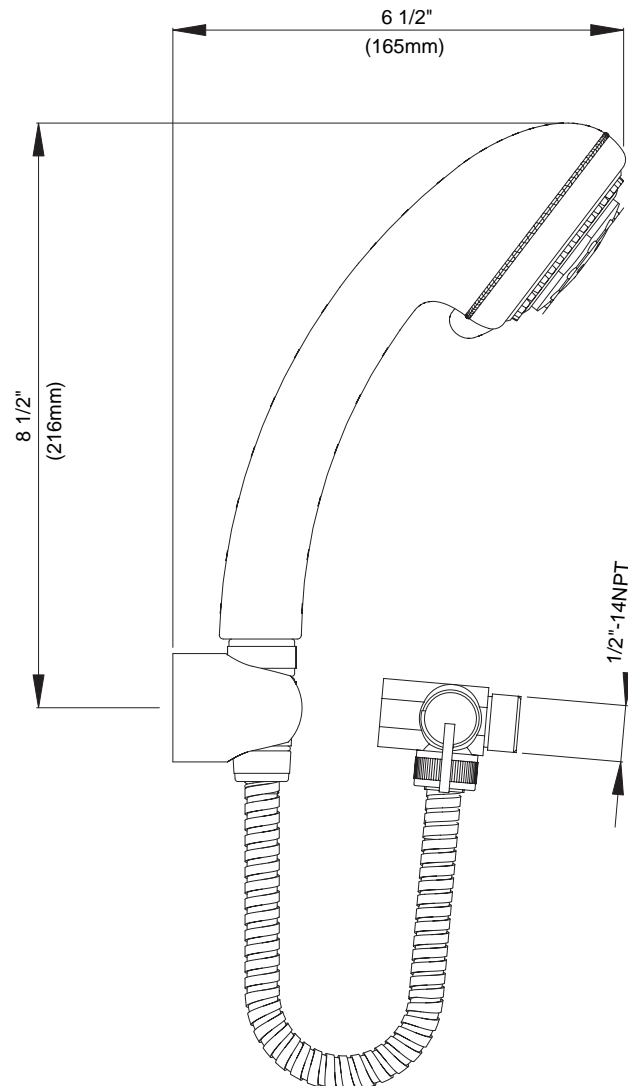

Specific Features: _____ Submitted Model No.: _____

SD464608/03-06.01