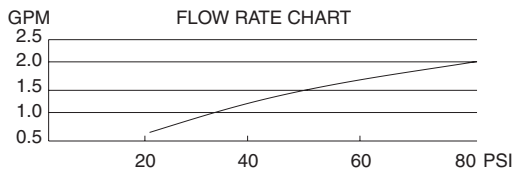

MULTI-FUNCTION PERSONAL SHOWER KIT

Description

- Multi-function showerhead
- Backflow prevention
- Includes 72" hose, diverter & swivel
- Mounts to your shower arm
- Wall mount

Flow & Valving

D464608

Available Colors & Finish

- Chrome
- Brushed Nickel (BN)
- Oil Rub Bronze (RB)

Flow Rate

- Conforms to Energy Policy Act of 1992 - maximum flow rate at 80psi of 2.5gpm.

Standards

- Listed IAPMO/UPC
- CSA B125
- Energy policy act of 1992

Warranty

Danze showerheads are covered by a manufacturer's limited "lifetime" warranty for manufacturing defects.