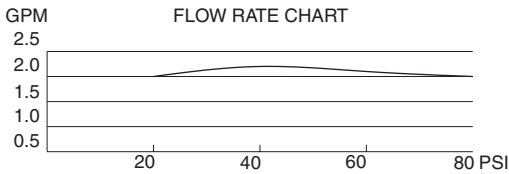

SHOWERSTICK™ PERSONAL SHOWER ON 24" SLIDE BAR

Description

- Backflow prevention
- Showerstick™ comes with 72" hose, diverter & swivel
- Mounts to your shower arm
- Twin oversized wire baskets
- Wall mount

Flow & Valving

D464603

Available Colors & Finish

- Chrome
- Brushed Nickel (BN)

Flow Rate

- Uniform high flow rates at all normal operating water pressures.
- Conforms to Energy Policy Act of 1992 - maximum flow rate at 80psi of 2.5gpm.

Standards

- Listed IAPMO/UPC
- CSA B125
- Energy policy act of 1992

Warranty

Danze products are covered by a manufacturer's limited "lifetime" warranty for manufacturing defects.