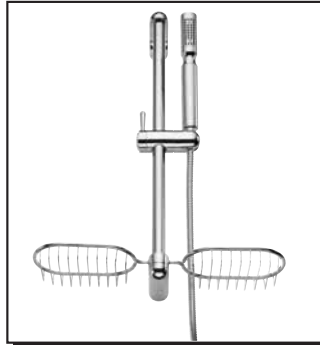

SHOWERSTICK™ PERSONAL SHOWER ON 24" SLIDE BAR

Description

- Backflow prevention
- Showerstick™ comes with 72" hose, diverter & swivel
- Mounts to your shower arm
- Twin oversized wire baskets
- Wall mount

Flow & Valving

D464603

Available Colors & Finish

- Chrome
- Brushed Nickel (BN)

Flow Rate

- Uniform high flow rates at all normal operating water pressures.
- Conforms to Energy Policy Act of 1992 - maximum flow rate at 80psi of 2.5gpm.

Standards

- Listed IAPMO/UPC
- CSA B125
- Energy policy act of 1992

Warranty

Danze products are covered by a manufacturer's limited "lifetime" warranty for manufacturing defects.