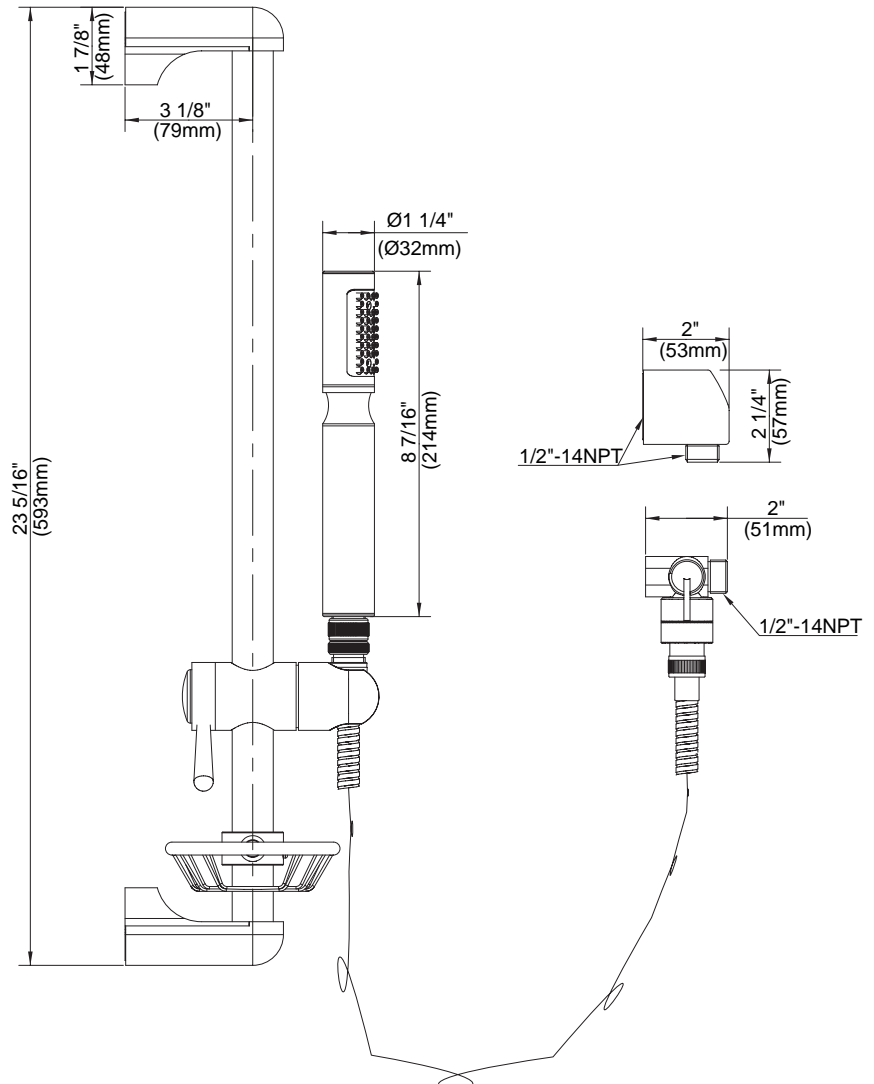

Specific Features: _____ Submitted Model No.: _____

SD464603/03-06.01