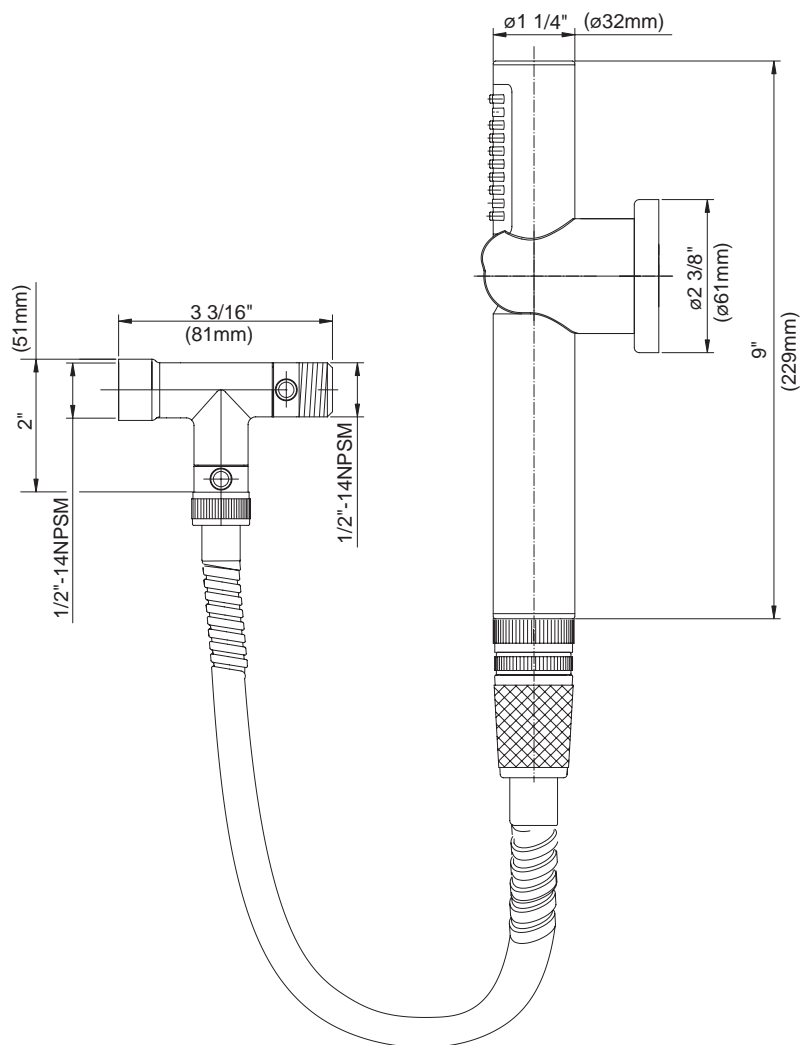

Specific Features: _____ Submitted Model No.: _____

SD464401/03-06.01