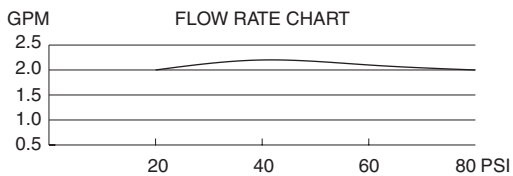

6" DELUXE BRASS SHOWERHEAD

Description

- Backflow prevention
- Showerstick™ comes with 72" hose, diverter & swivel
- Mounts to your shower arm
- Wall mount

Flow & Valving

D464401

Available Colors & Finish

- Chrome
- Brushed Nickel (BN)

Flow Rate

- Uniform high flow rates at all normal operating water pressures.
- Conforms to Energy Policy Act of 1992 - maximum flow rate at 80psi of 2.5gpm.

Standards

- Listed IAPMO/UPC
- CSA B125
- Energy policy act of 1992