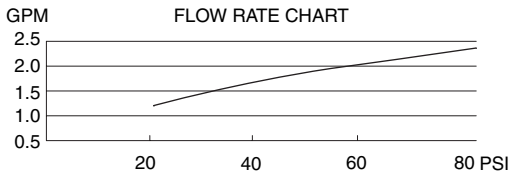

Double Head Showerhead

Description

- Direct double drenching shower
- Each showerhead with adjustable spray pattern
- Solid brass construction

Flow & Valving

Flow Rate

- Conforms to Energy Policy Act of 1992 - maximum flow rate at 80psi of 2.5gpm.

Standards

- Listed IAPMO/UPC
- CSA B125
- Energy policy act of 1992

Warranty

Danze showerheads are covered by a manufacturer's limited "lifetime" warranty for manufacturing defects.

D462012

Available Colors & Finish