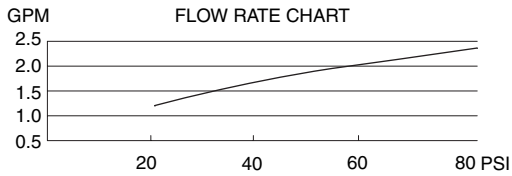

4" OPULENCE™ STYLE SHOWERHEAD

Description

- 4" Victorian styled showerhead
- Holds 45 rubber jets that won't corrode and are easy to clean
- Solid brass construction

Flow & Valving

D461730

Available Colors & Finish

- Chrome
- Brushed Nickel (BN)
- Satin Black (BS)
- Polished Nickel (PNV)
- Polished Brass (PBV)
- Antique Copper (AC)
- Oil Rub Bronze (RB)

Flow Rate

- Conforms to Energy Policy Act of 1992 - maximum flow rate at 80psi of 2.5gpm.