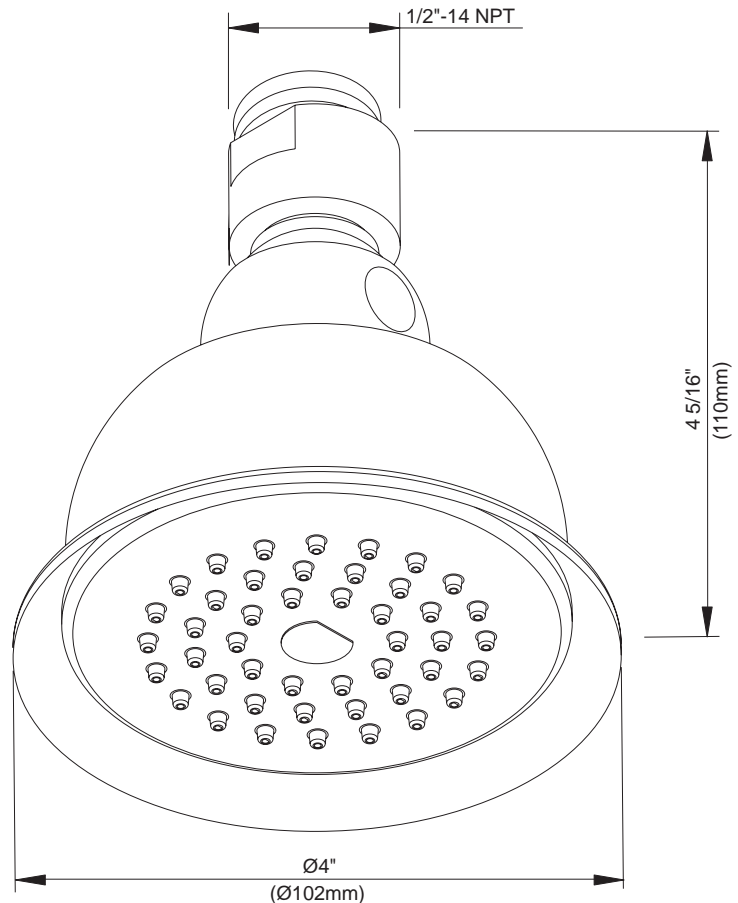

Specific Features: _____ Submitted Model No.: _____

SD461730/03-06.01