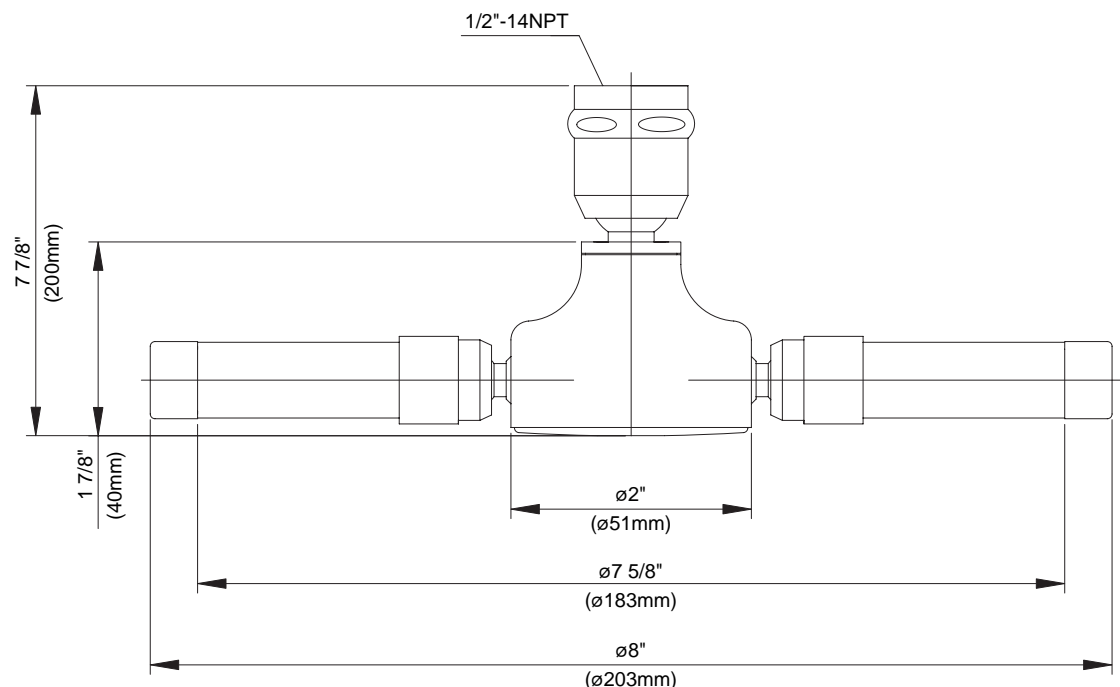

8" SUNRAY SHOWERHEAD

Description

- Uniquely designed 8" diameter showerhead fits standard shower arm
- Five arms are adjustable to direct spray
- Solid brass construction

Flow & Valving

D461681

Available Colors & Finish

- Brushed Nickel (BN)

Flow Rate

- Conforms to Energy Policy Act of 1992 - maximum flow rate at 80psi of 2.5gpm.

Standards

- Listed IAPMO/UPC
- CSA B125
- Energy policy act of 1992

Warranty

Danze showerheads are covered by a manufacturer's limited "lifetime" warranty for manufacturing defects.