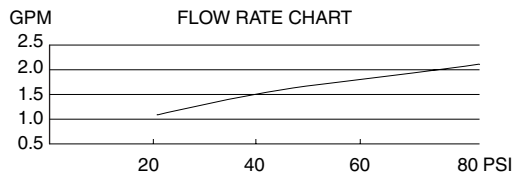

8" SUNRAY SHOWERHEAD

Description

- Uniquely designed 8" diameter showerhead fits standard shower arm
- Five arms are adjustable to direct spray
- Solid brass construction

Flow & Valving

D461681

Available Colors & Finish

- Brushed Nickel (BN)

Flow Rate

- Conforms to Energy Policy Act of 1992 - maximum flow rate at 80psi of 2.5gpm.

Standards

- Listed IAPMO/UPC
- CSA B125
- Energy policy act of 1992

Warranty

Danze showerheads are covered by a manufacturer's limited "lifetime" warranty for manufacturing defects.