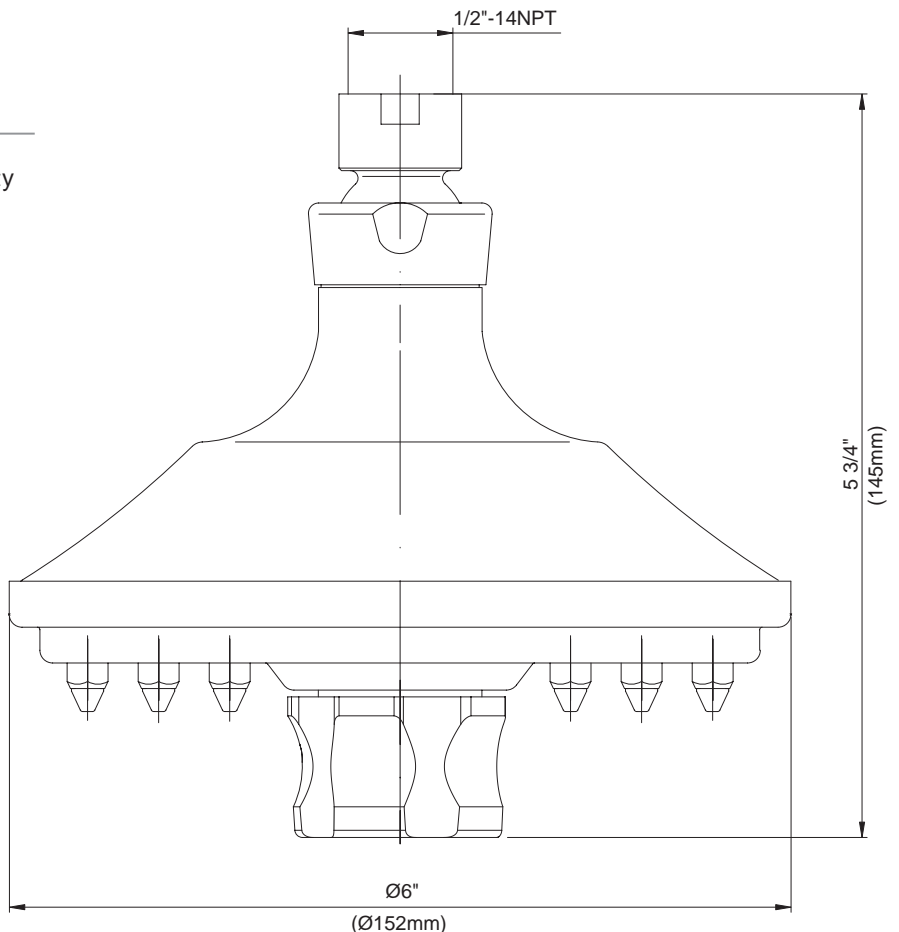

6" SUNFLOWER WITH MASSAGE SETTING

Description

- Unique 6" diameter sunflower showerhead
- Rotate center to convert to from spray to massage setting
- Solid brass construction

Flow & Valving

D461672

Available Colors & Finish

- Chrome
- Brushed Nickel (BN)

Flow Rate

- Conforms to Energy Policy Act of 1992 - maximum flow rate at 80psi of 2.5gpm.

Standards

- Listed IAPMO/UPC
- CSA B125
- Energy policy act of 1992

Warranty

Danze showerheads are covered by a manufacturer's limited "lifetime" warranty for manufacturing defects.