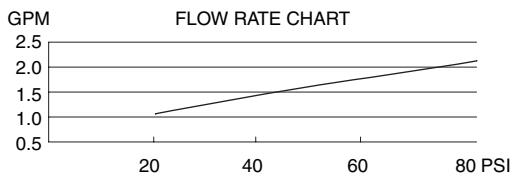

6" SUNFLOWER WITH MASSAGE SETTING

Description

- Unique 6" diameter sunflower showerhead
- Rotate center to convert to from spray to massage setting
- Solid brass construction

Flow & Valving

D461672

Available Colors & Finish

- Chrome
- Brushed Nickel (BN)

Flow Rate

- Conforms to Energy Policy Act of 1992 - maximum flow rate at 80psi of 2.5gpm.

Standards

- Listed IAPMO/UPC
- CSA B125
- Energy policy act of 1992

Warranty

Danze showerheads are covered by a manufacturer's limited "lifetime" warranty for manufacturing defects.