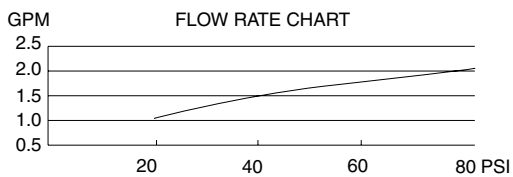

TRIPLE CYLINDER SHOWERHEAD WITH 7" ARM

Description

- Mounted on a 7" tube, the three cylindrical elements can be individually adjusted to direct shower spray
- 7" wall mount shower arm and flange replace existing shower arm
- Solid brass construction

Flow & Valving

D461661

Available Colors & Finish

- Chrome
- Chrome with Brushed Nickel Accents (CBN)

Flow Rate

- Conforms to Energy Policy Act of 1992 - maximum flow rate at 80psi of 2.5gpm.

Standards

- Listed IAPMO/UPC
- CSA B125
- Energy policy act of 1992

Warranty

Danze showerheads are covered by a manufacturer's limited "lifetime" warranty for manufacturing defects.