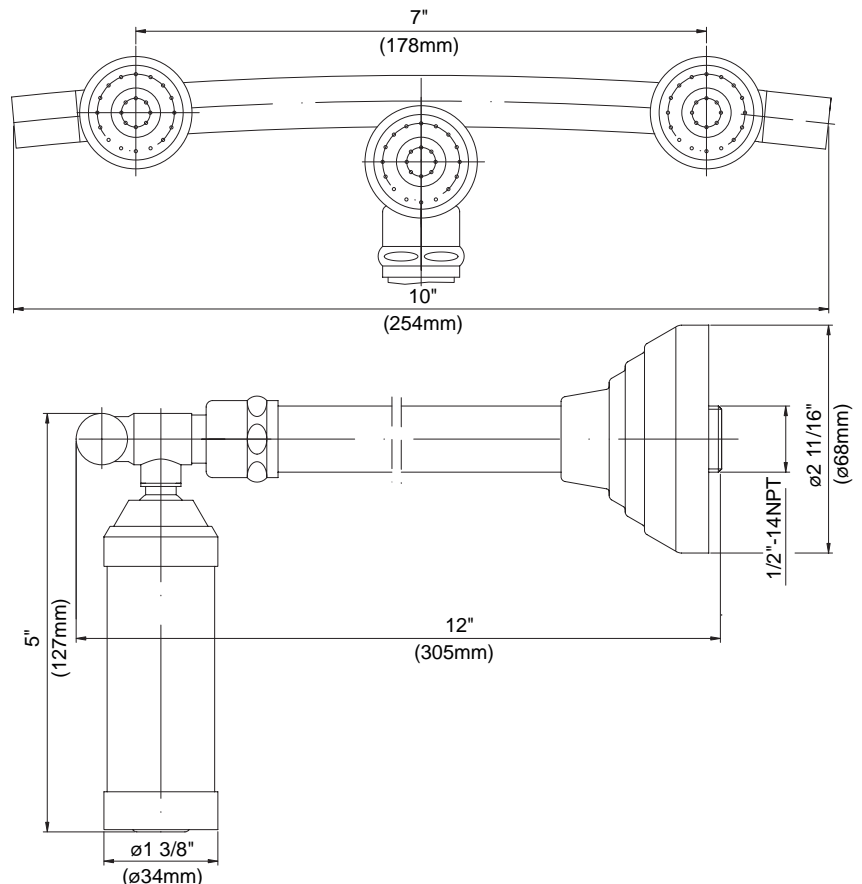

Specific Features: _____ Submitted Model No.: _____

SD461661/03-06.01