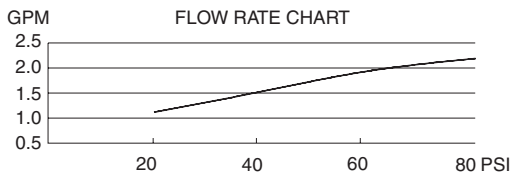

4" SHOWERHEAD WITH FLEXIBLE JETS

Description

- 4" showerhead with 60 flexible rubber jets won't corrode and are easy to clean
- Solid brass construction

Flow & Valving

Available Colors & Finish

- Brushed Nickel (BN)

D461651

Flow Rate

- Conforms to Energy Policy Act of 1992 - maximum flow rate at 80psi of 2.5gpm.

Standards

- Listed IAPMO/UPC
- CSA B125
- Energy policy act of 1992

Warranty

Danze showerheads are covered by a manufacturer's limited "lifetime" warranty for manufacturing defects.