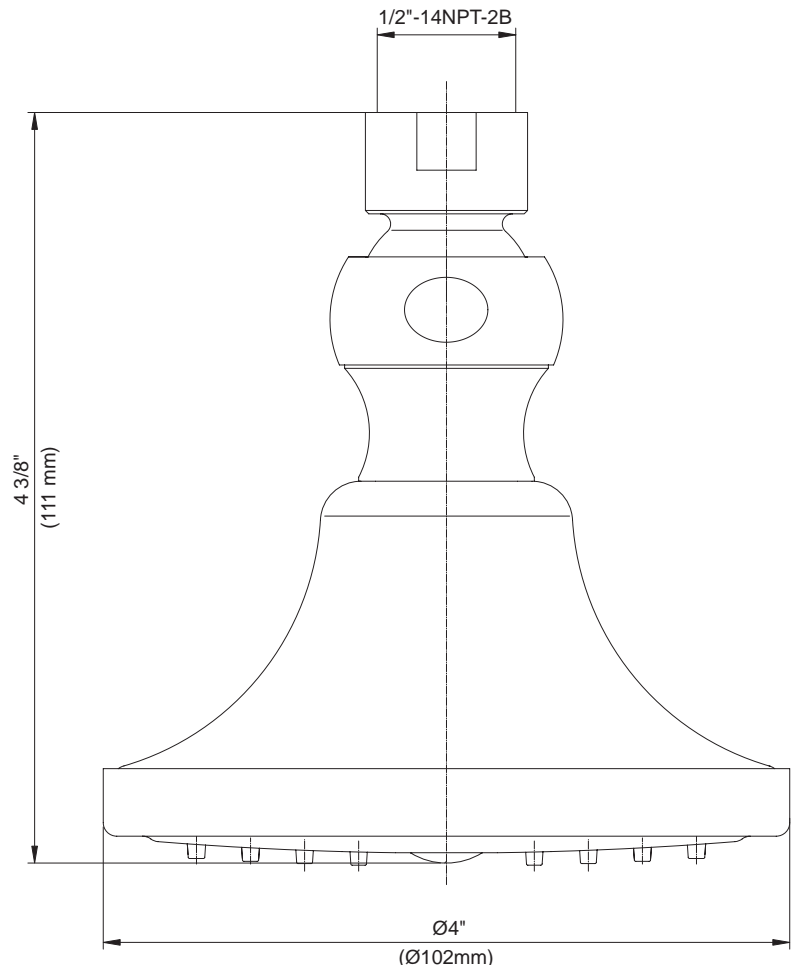

4" SHOWERHEAD WITH FLEXIBLE JETS

Description

- 4" showerhead with 60 flexible rubber jets won't corrode and are easy to clean
- Solid brass construction

Flow & Valving

Available Colors & Finish

- Brushed Nickel (BN)

D461651

Flow Rate

- Conforms to Energy Policy Act of 1992 - maximum flow rate at 80psi of 2.5gpm.

Standards

- Listed IAPMO/UPC
- CSA B125
- Energy policy act of 1992

Warranty

Danze showerheads are covered by a manufacturer's limited "lifetime" warranty for manufacturing defects.