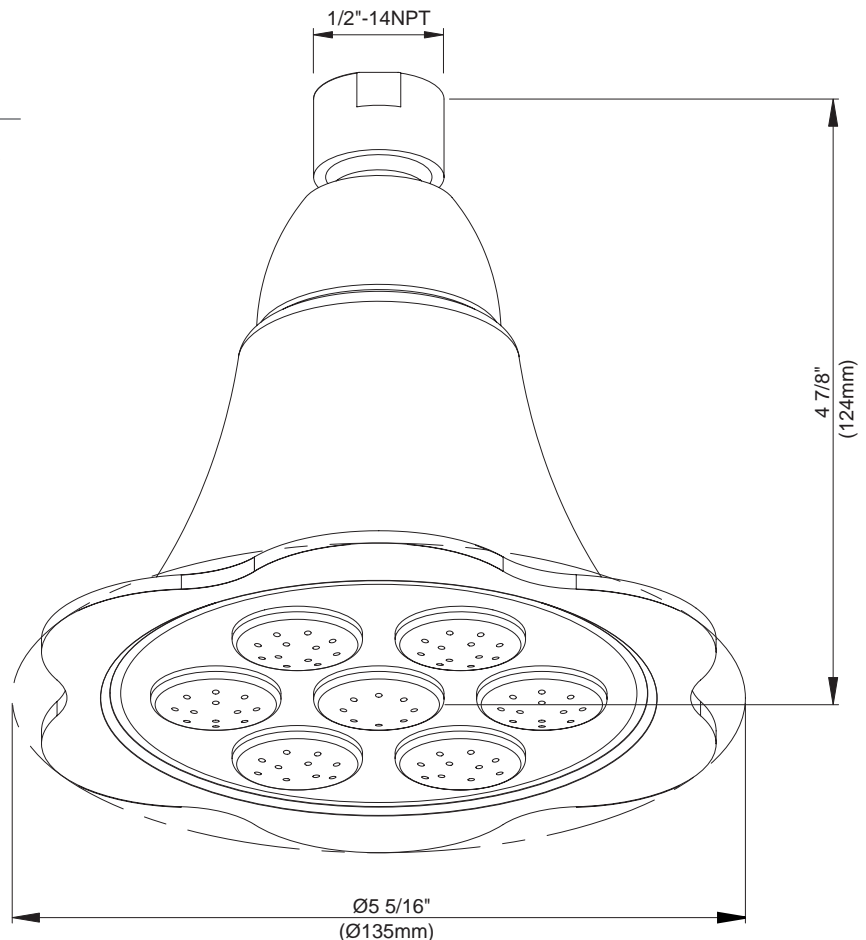

Specific Features: _____ Submitted Model No.: _____

SD461641/03-06.01