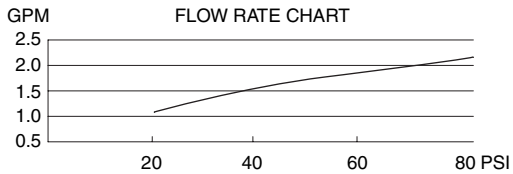

5 1/2" LILY SHOWERHEAD

Description

- Unique flower shape
- 5 1/2" diameter face holds seven spray pods
- Solid brass construction

Flow & Valving

D461641

Available Colors & Finish

- Chrome
- Antique Copper (AC)
- Chrome with Brushed Nickel Accents (CBN)

Flow Rate

- Conforms to Energy Policy Act of 1992 - maximum flow rate at 80psi of 2.5gpm.

Standards

- Listed IAPMO/UPC
- CSA B125
- Energy policy act of 1992

Warranty

Danze showerheads are covered by a manufacturer's limited "lifetime" warranty for manufacturing defects.