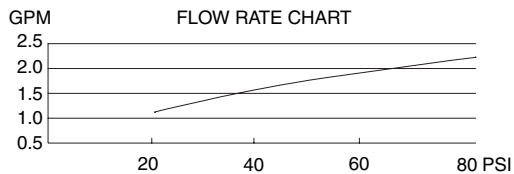

6" LAMP SHOWERHEAD WITH 5 SPRAY PODS

Description

- 6" diameter showerhead with five spray pods
- Solid brass construction

Flow & Valving

D461531

Available Colors & Finish

- Chrome
- Brushed Nickel (BN)

Flow Rate

- Conforms to Energy Policy Act of 1992 - maximum flow rate at 80psi of 2.5gpm.

Standards

- Listed IAPMO/UPC
- CSA B125
- Energy policy act of 1992

Warranty

Danze showerheads are covered by a manufacturer's limited "lifetime" warranty for manufacturing defects.