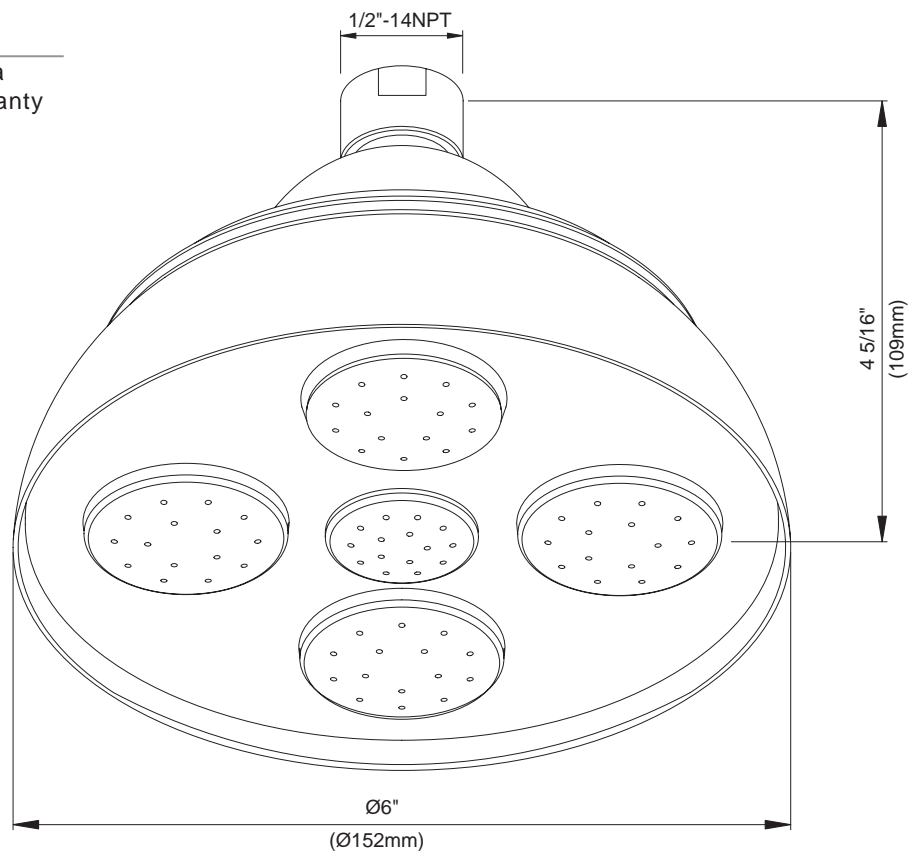

6" LAMP SHOWERHEAD WITH 5 SPRAY PODS

Description

- 6" diameter showerhead with five spray pods
- Solid brass construction

Flow & Valving

D461531

Available Colors & Finish

- Chrome
- Brushed Nickel (BN)

Flow Rate

- Conforms to Energy Policy Act of 1992 - maximum flow rate at 80psi of 2.5gpm.

Standards

- Listed IAPMO/UPC
- CSA B125
- Energy policy act of 1992

Warranty

Danze showerheads are covered by a manufacturer's limited "lifetime" warranty for manufacturing defects.