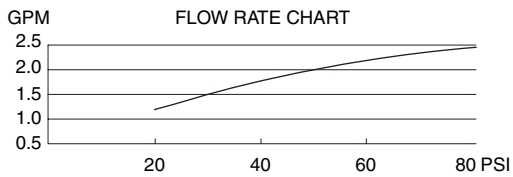

4" BRASS DOWNPOUR SHOWERHEAD

Description

- Wide-spread coverage spray
- Multi directional metal ball joint
- All brass construction

Flow & Valving

D461351

Available Colors & Finish

- Chrome
- Polished Brass (PBV)
- Brushed Nickel (BN)

Flow Rate

- Conforms to Energy Policy Act of 1992 - maximum flow rate at 80psi of 2.5gpm.

Standards

- Listed IAPMO/UPC
- CSA B125
- Energy policy act of 1992

Warranty

Danze showerheads are covered by a manufacturer's limited "lifetime" warranty for manufacturing defects.