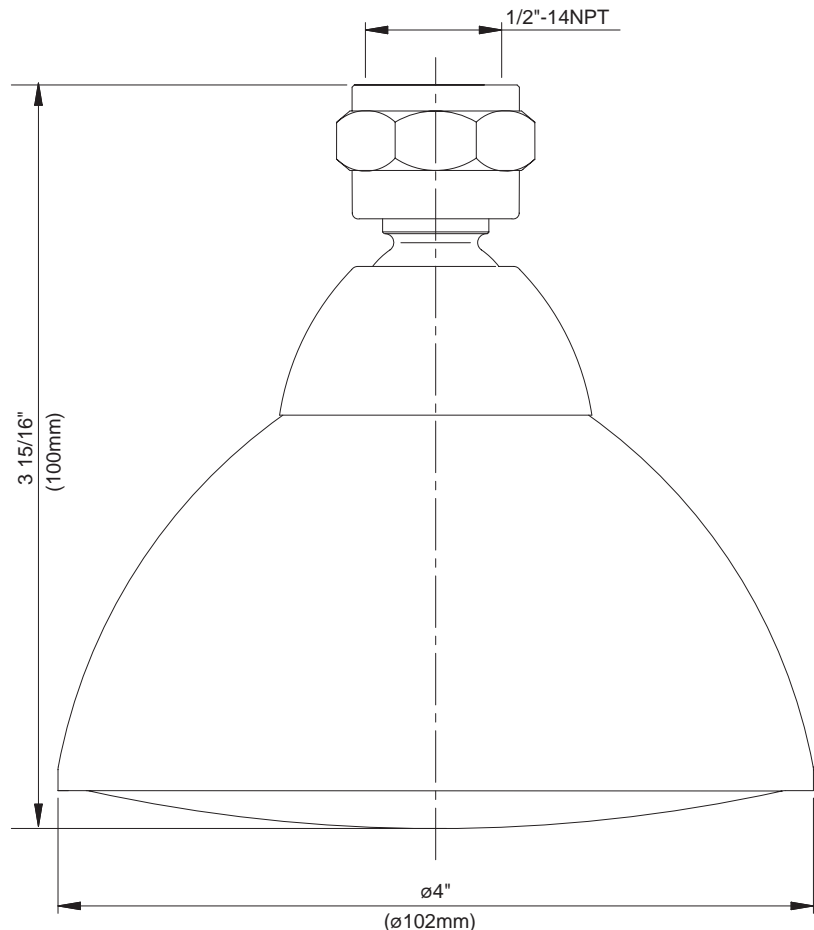

4" BRASS DOWNPOUR SHOWERHEAD

Description

- Wide-spread coverage spray
- Multi directional metal ball joint
- All brass construction

Flow & Valving

D461351

Available Colors & Finish

- Chrome
- Polished Brass (PBV)
- Brushed Nickel (BN)

Flow Rate

- Conforms to Energy Policy Act of 1992 - maximum flow rate at 80psi of 2.5gpm.

Standards

- Listed IAPMO/UPC
- CSA B125
- Energy policy act of 1992

Warranty

Danze showerheads are covered by a manufacturer's limited "lifetime" warranty for manufacturing defects.