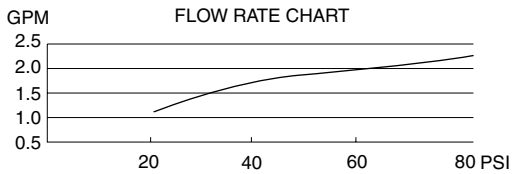

6" OCTAGON ALL BRASS SHOWERHEAD

Description

- 73 brass jets with easy cleaning flexible tips.
- Detachable face for easy cleaning
- All brass construction

Flow & Valving

D461289

Available Colors & Finish

- Chrome
- Polished Brass (PBV)
- Brushed Nickel (BN)
- Chrome with Polished Brass Accents (CPBV)

Flow Rate

- Conforms to Energy Policy Act of 1992 - maximum flow rate at 80psi of 2.5gpm.

Standards

- Listed IAPMO/UPC
- CSA B125
- Energy policy act of 1992

Warranty

Danze showerheads are covered by a manufacturer's limited "lifetime" warranty for manufacturing defects.