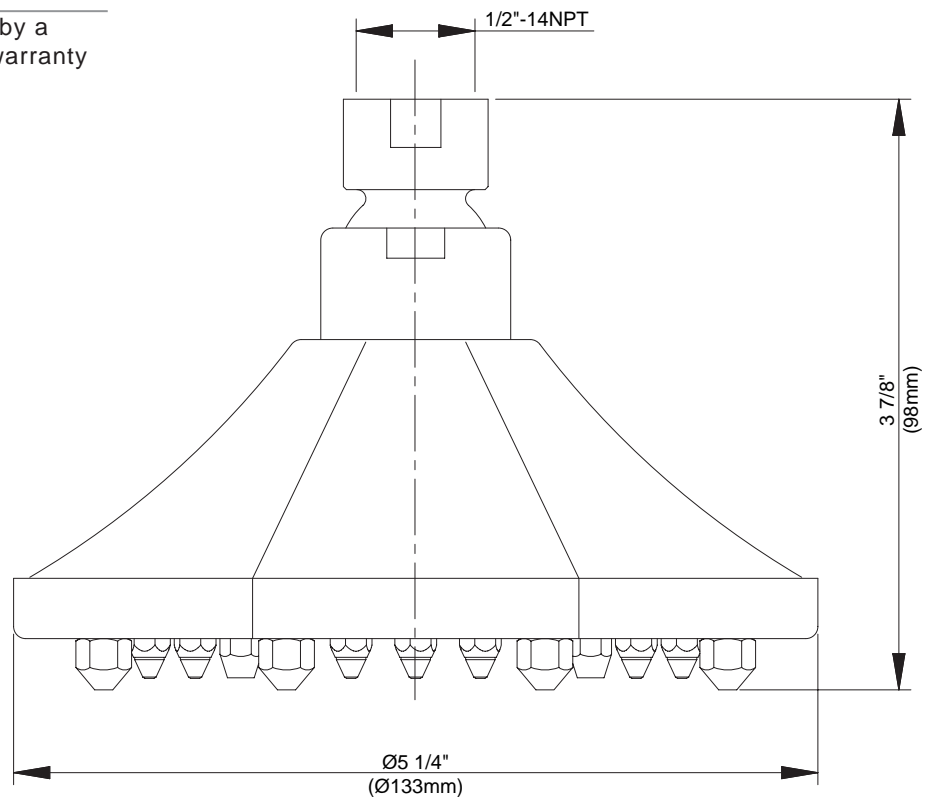

6" OCTAGON ALL BRASS SHOWERHEAD

Description

- 73 brass jets with easy cleaning flexible tips.
- Detachable face for easy cleaning
- All brass construction

Flow & Valving

D461289

Available Colors & Finish

- Chrome
- Polished Brass (PBV)
- Brushed Nickel (BN)
- Chrome with Polished Brass Accents (CPBV)

Flow Rate

- Conforms to Energy Policy Act of 1992 - maximum flow rate at 80psi of 2.5gpm.

Standards

- Listed IAPMO/UPC
- CSA B125
- Energy policy act of 1992

Warranty

Danze showerheads are covered by a manufacturer's limited "lifetime" warranty for manufacturing defects.