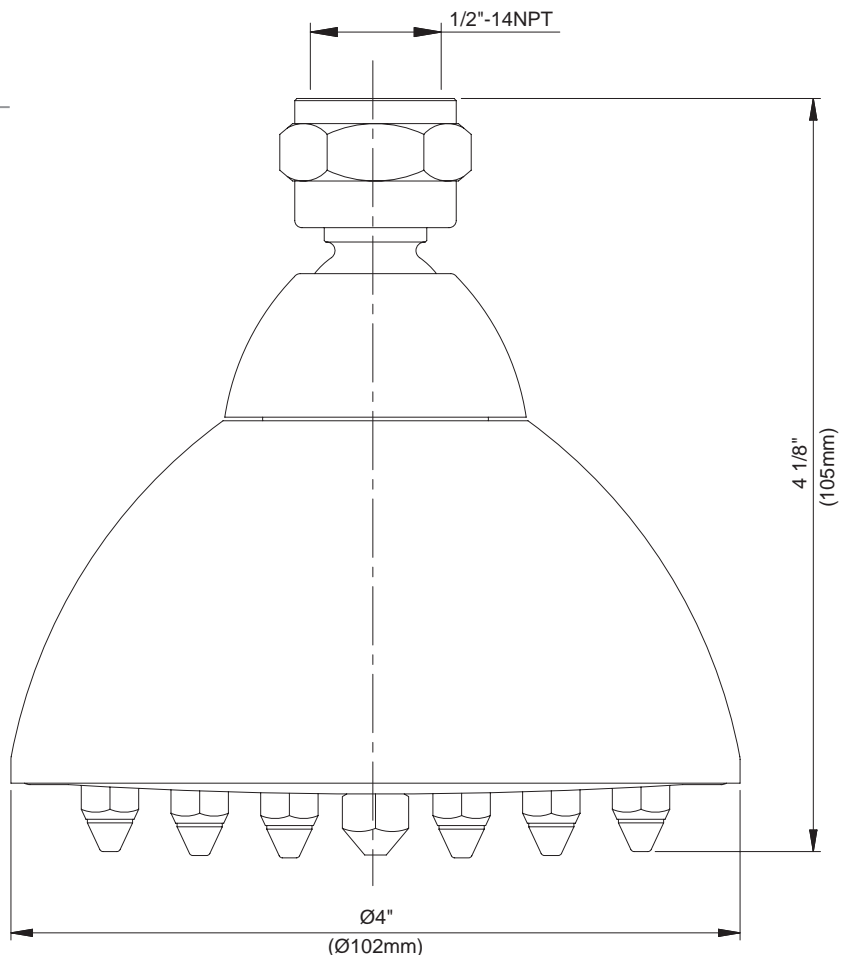

4" BRASS SHOWERHEAD

Description

- 36 brass jets with flexible tips for easy cleaning
- All brass construction

Flow & Valving

D461261

Available Colors & Finish

- Chrome
- Brushed Nickel (BN)
- Chrome with Polished Brass Accents (CPBV)

Flow Rate

- Conforms to Energy Policy Act of 1992 - maximum flow rate at 80psi of 2.5gpm.

Standards

- Listed IAPMO/UPC
- CSA B125
- Energy policy act of 1992

Warranty

Danze showerheads are covered by a manufacturer's limited "lifetime" warranty for manufacturing defects.