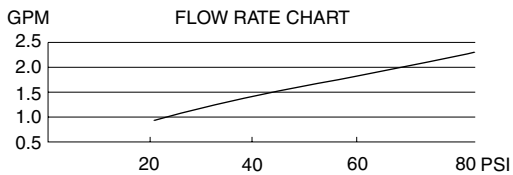

4" BRASS SHOWERHEAD

Description

- 36 brass jets with flexible tips for easy cleaning
- All brass construction

Flow & Valving

D461261

Available Colors & Finish

- Chrome
- Brushed Nickel (BN)
- Chrome with Polished Brass Accents (CPBV)

Flow Rate

- Conforms to Energy Policy Act of 1992 - maximum flow rate at 80psi of 2.5gpm.

Standards

- Listed IAPMO/UPC
- CSA B125
- Energy policy act of 1992

Warranty

Danze showerheads are covered by a manufacturer's limited "lifetime" warranty for manufacturing defects.