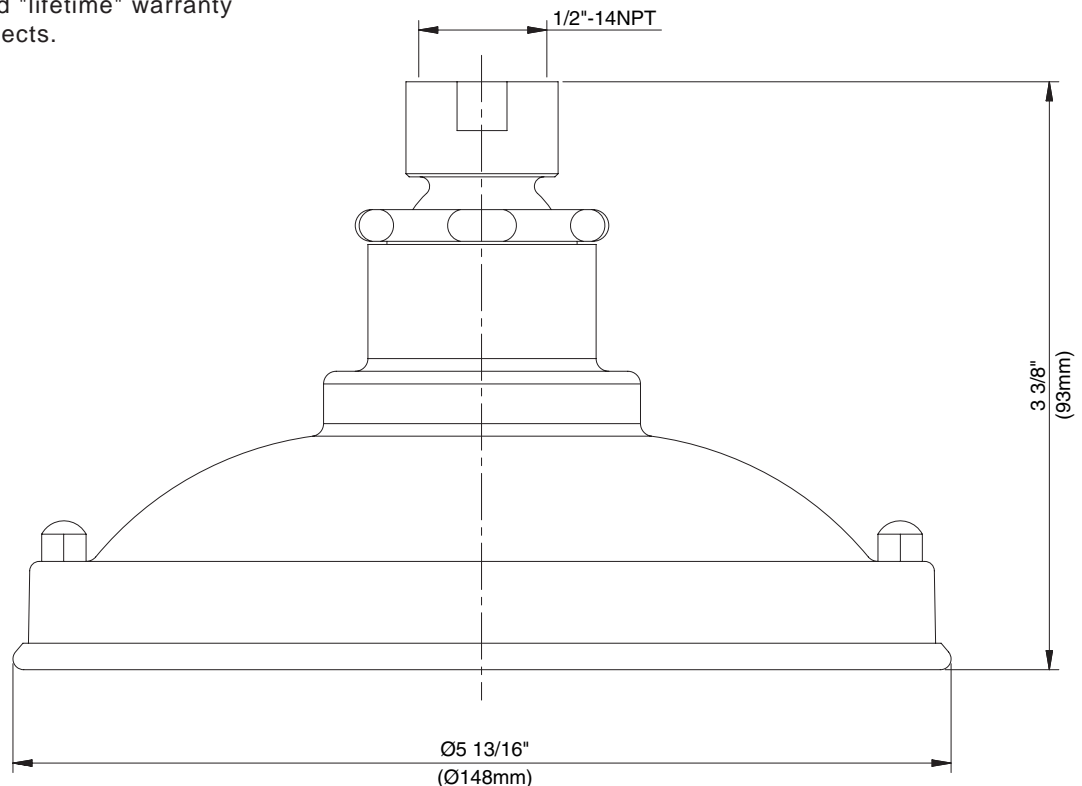

Specific Features: _____ Submitted Model No.: _____

SD461191/03-06.01