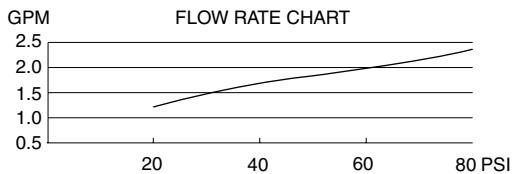

### 5 1/2" BRASS SHOWERHEAD

#### Flow Rate

- Conforms to Energy Policy Act of 1992 - maximum flow rate at 80psi of 2.5gpm.