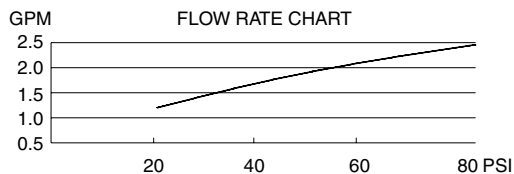

3 1/2" DOWNPOUR BRASS SHOWERHEAD WITH 9" ADJUSTABLE ARM

Description

- 9" adjustable arm extension for variable height and angle adjustment.
- All brass construction

Flow & Valving

D461025

Available Colors & Finish

- Chrome
- Brushed Nickel (BN)
- Polished Brass (PBV)

Flow Rate

- Conforms to Energy Policy Act of 1992 - maximum flow rate at 80psi of 2.5gpm.

Standards

- Listed IAPMO/UPC
- CSA B125
- Energy policy act of 1992

Warranty

Danze showerheads are covered by a manufacturer's limited "lifetime" warranty for manufacturing defects.