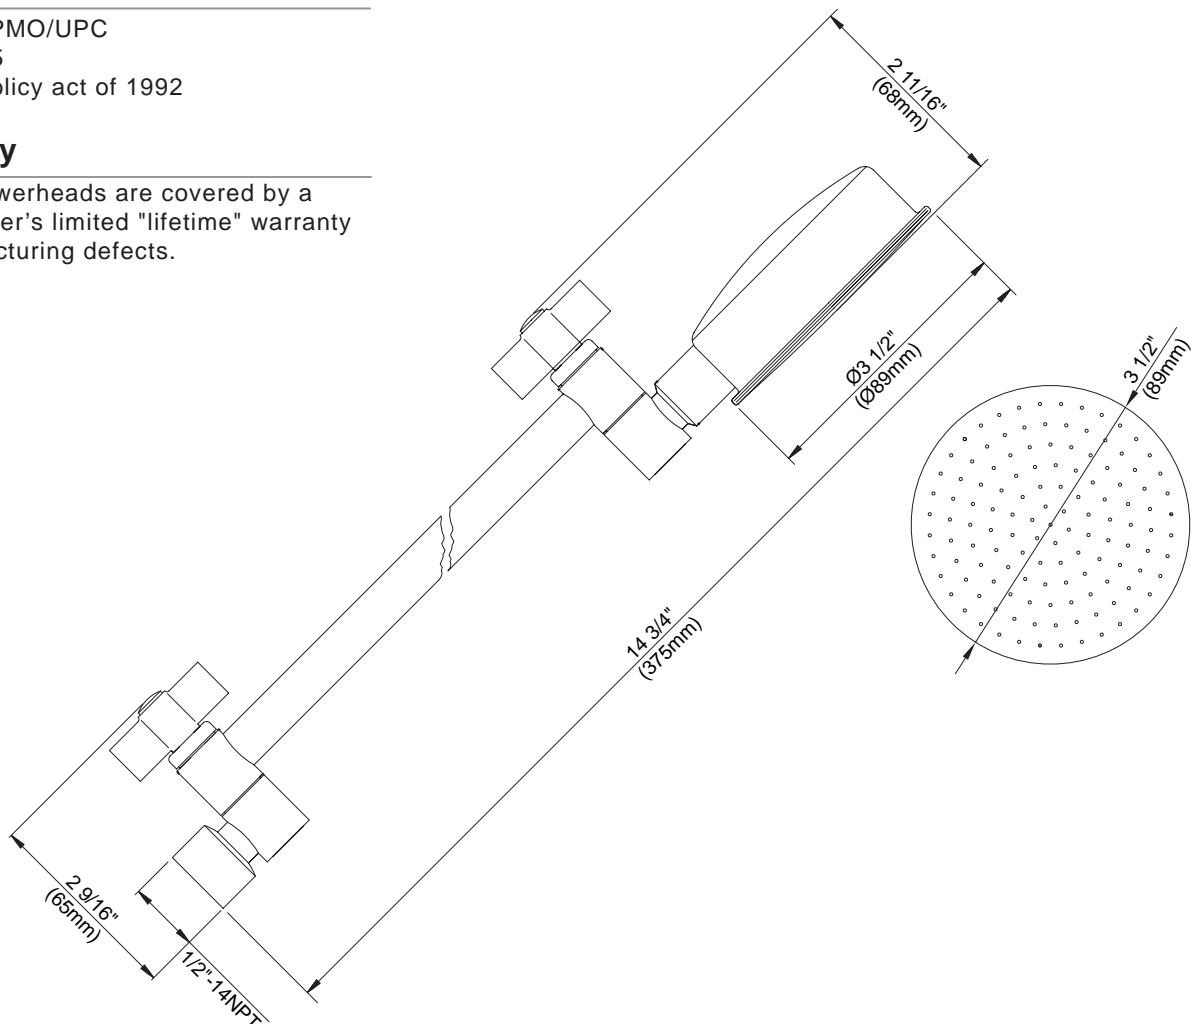

Specific Features: _____ Submitted Model No.: _____