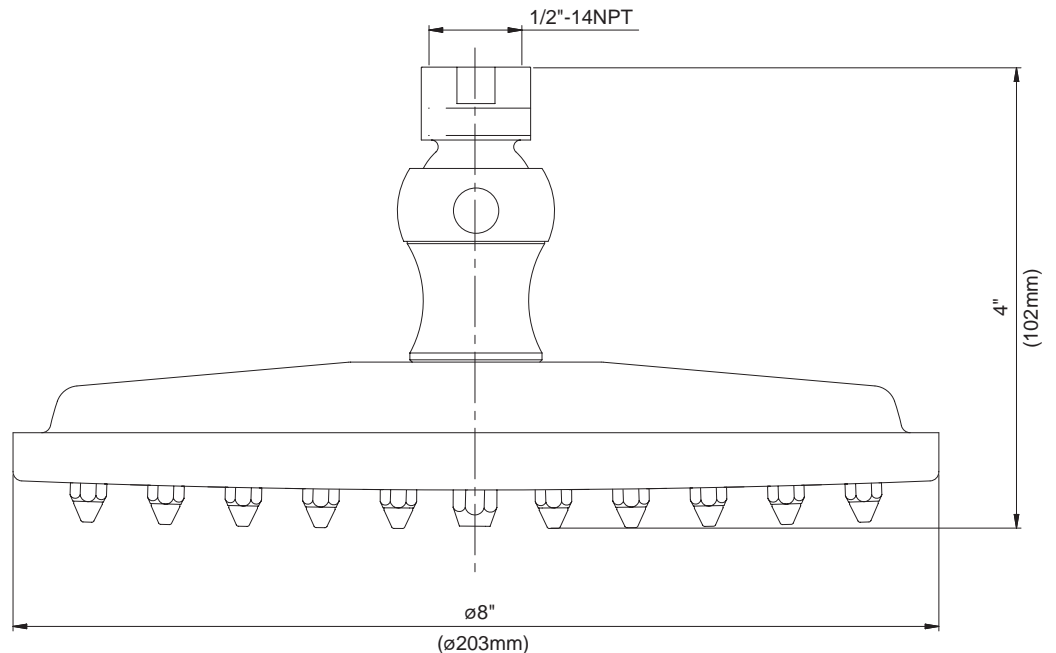

Specific Features: _____ Submitted Model No.: _____

SD451289/03-06.01