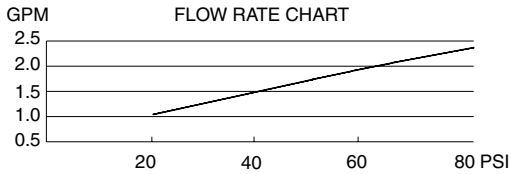

8" DELUXE BRASS SHOWERHEAD

Description

- 90 brass jets with flexible rubber tips for easy cleaning
- Multi directional metal ball joint
- All brass construction

Flow & Valving

D451289

Available Colors & Finish

- Chrome
- Brushed Nickel (BN)
- Distressed Nickel (DN)
- Chrome with Polished Brass Accents (CPBV)
- Antique Copper (AC)
- Oil Rub Bronze (RB)

Flow Rate

- Conforms to Energy Policy Act of 1992 - maximum flow rate at 80psi of 2.5gpm.