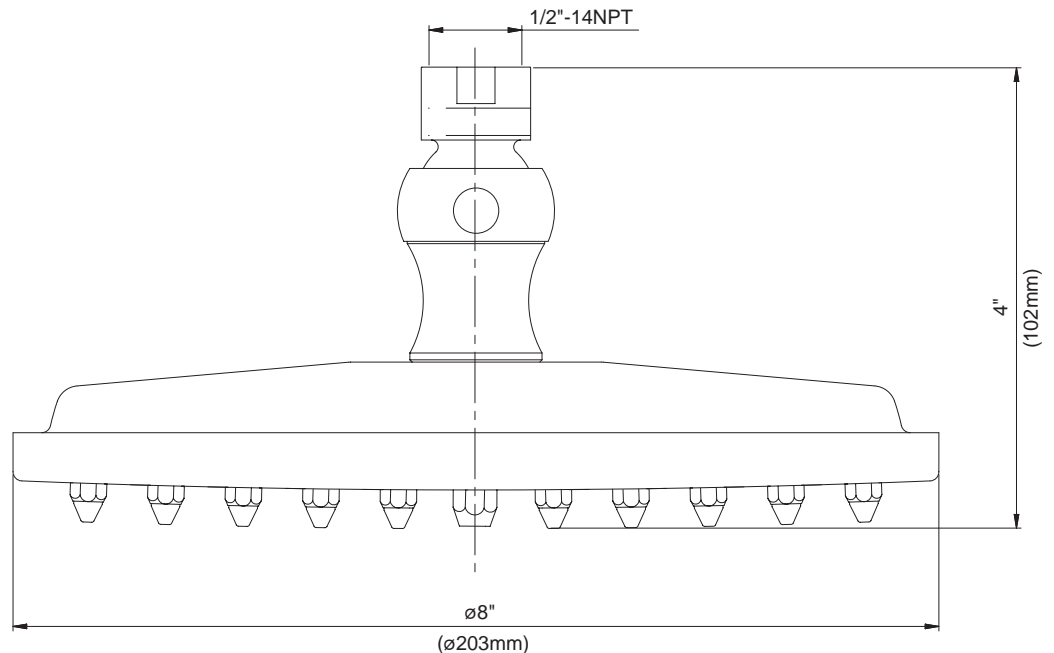

Specific Features: _____ Submitted Model No.: _____

SD451289/03-06.01