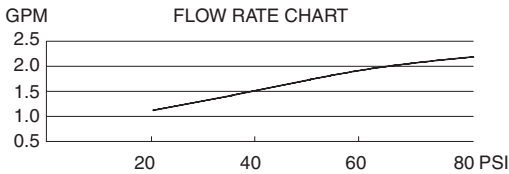

6" DELUXE BRASS SHOWERHEAD

Description

- 60 brass jets with flexible rubber tips for easy cleaning
- Multi-directional metal ball joint
- Detachable face for easy cleaning
- All brass construction

Flow & Valving

D451279

Available Colors & Finish

- Chrome
- Antique Copper (AC)
- Brushed Nickel (BN)
- Distressed Nickel (DN)
- Chrome with Polished Brass Accents (CPBV)
- Oil Rub Bronze (RB)

Flow Rate

- Conforms to Energy Policy Act of 1992 - maximum flow rate at 80psi of 2.5gpm.