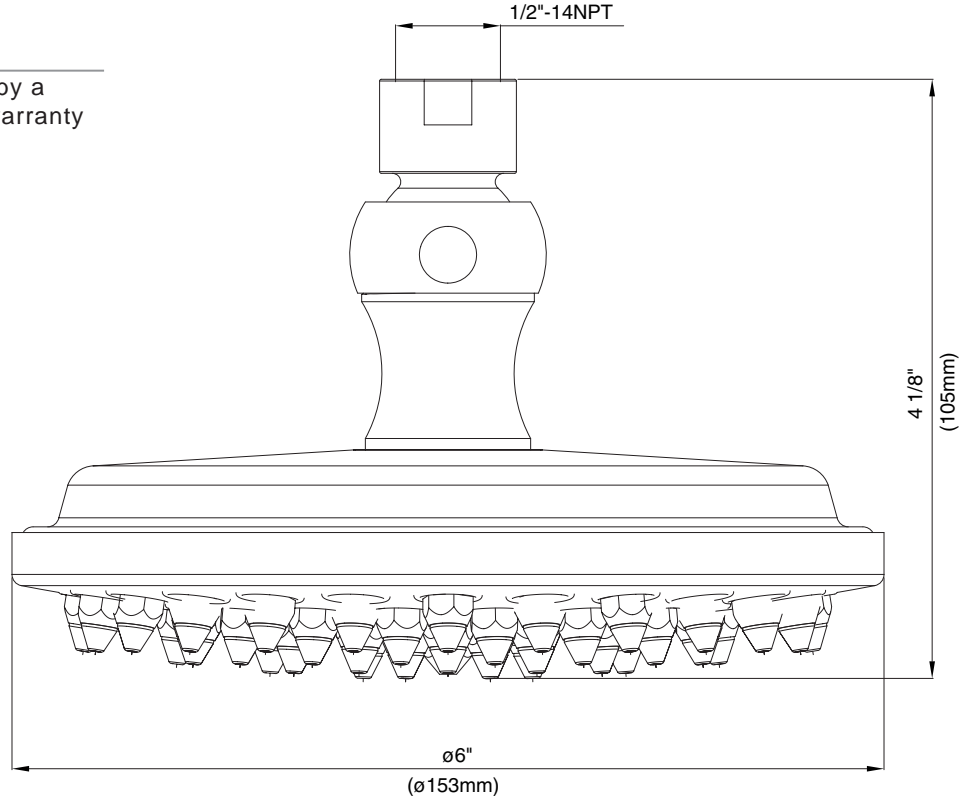

Specific Features: _____ Submitted Model No.: _____

SD451279/03-06.01