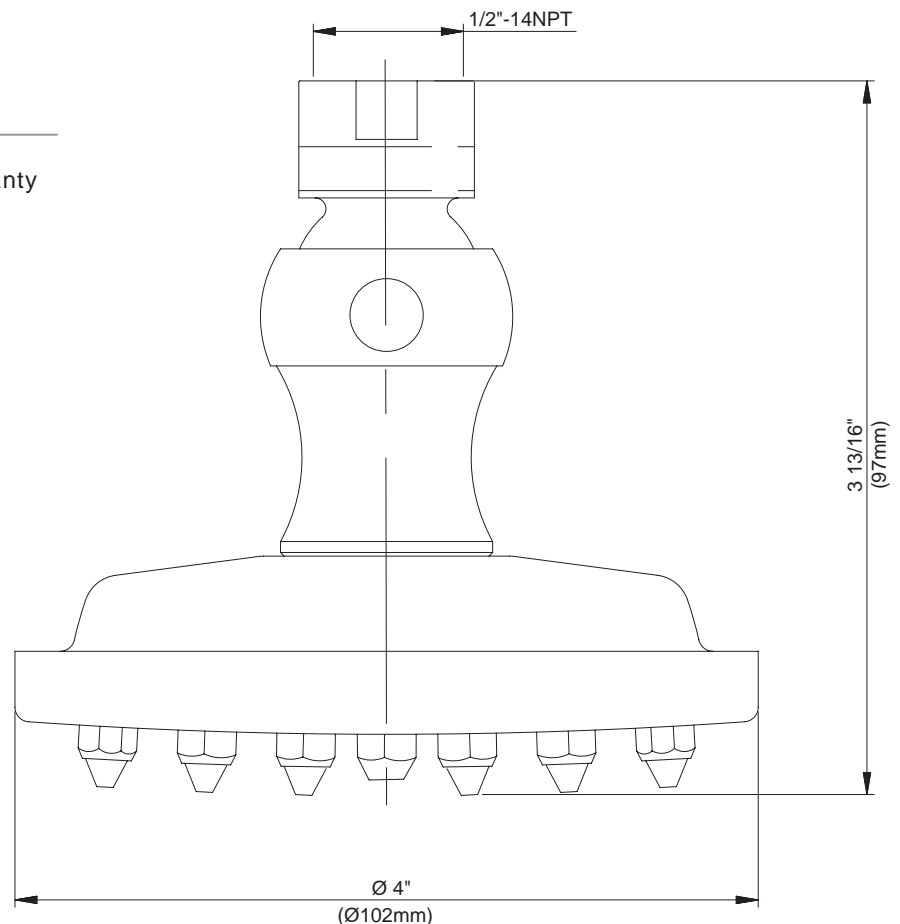

Specific Features: _____ Submitted Model No.: _____

SD451269/03-06.01