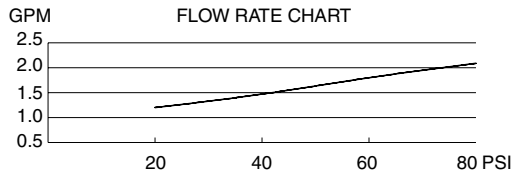

4" SUNFLOWER SHOWERHEAD

Description

- 30 brass jets with flexible rubber tips for easy cleaning
- Detachable face for easy cleaning
- All brass construction

Flow & Valving

D451269

Available Colors & Finish

- Chrome
- Brushed Nickel (BN)

Flow Rate

- Conforms to Energy Policy Act of 1992 - maximum flow rate at 80psi of 2.5gpm.

Standards

- Listed IAPMO/UPC
- CSA B125
- Energy policy act of 1992

Warranty

Danze showerheads are covered by a manufacturer's limited "lifetime" warranty for manufacturing defects.