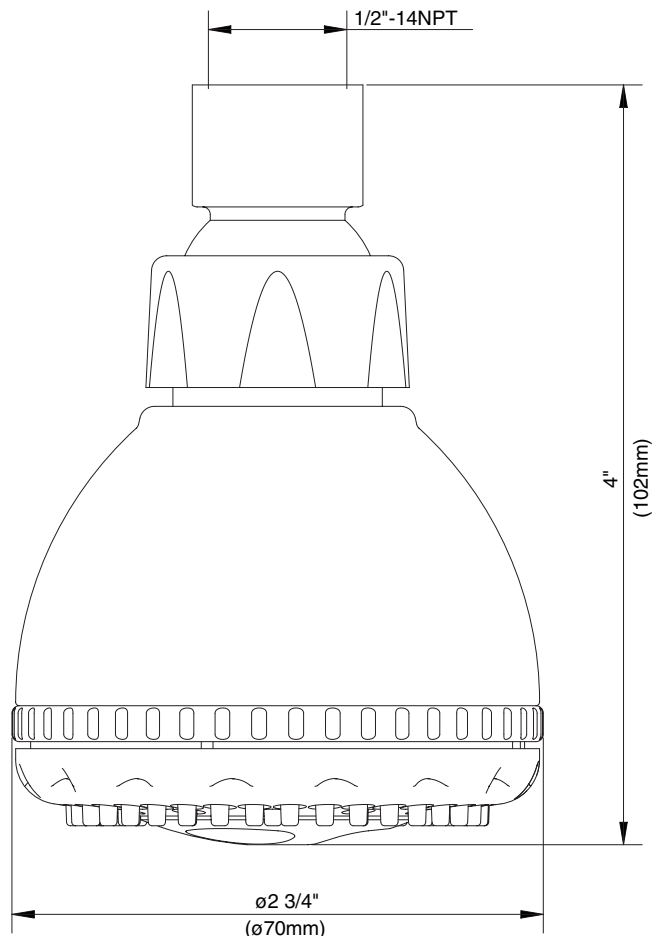

Specific Features: _____ Submitted Model No.: _____

SD411012/03-06.01