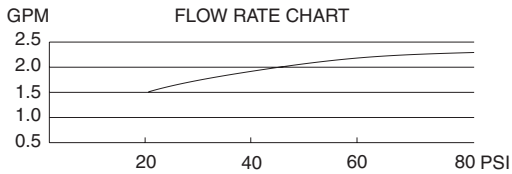

### 3" MULTI-FUNCTION SHOWERHEAD

#### Description

- 3" diameter showerhead with spray and massage settings

#### Flow Rate

- Conforms to Energy Policy Act of 1992 - maximum flow rate at 80psi of 2.5gpm.