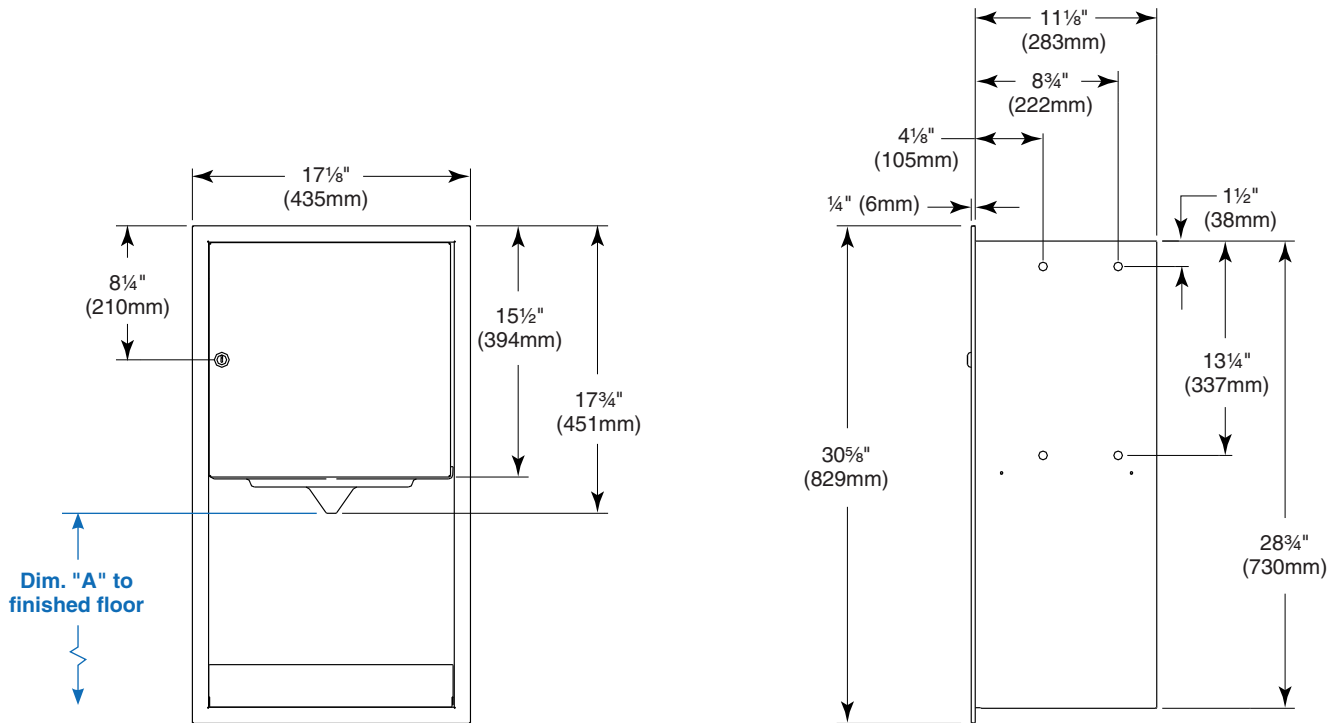

### Installation

Verify all rough-in dimensions prior to installation. Recessed unit requires rough wall opening 15 $\frac{3}{16}$ "W x 28 $\frac{3}{4}$ "H x 11 $\frac{1}{8}$ "D (Semi-recessed unit requires 3 $\frac{1}{2}$ "D). Secure to framing with mounting screws (included) at holes provided. Shim at screw points as required.

**Overall dimensions: 17 $\frac{1}{8}$ "W x 30 $\frac{5}{8}$ "H x 11 $\frac{1}{8}$ "D.**

**Dimensions**

<b>Dim. "A" Key Surface:</b>	For Dim. "A"	Top of Rough Wall Opening	Bottom of Rough Wall Opening
Paper towel top of opening to finished floor	48" (1219mm)	64 3/4" (1645mm)	36" (914mm)
	45" (1143mm)	61 3/4" (1568mm)	33" (838mm)
	42" (1067mm)	58 3/4" (1492mm)	30" (762mm)
	40" (1016mm)	56 3/4" (1441mm)	28" (711mm)
<b>Rough wall opening:</b>			
Surface Mount:	No rough opening, see overall dimensions		
Recessed:	15 1/8" (386mm) Wide x 28 3/4" (731mm) High x 11 1/8" (283mm) Deep		
Semi-Recessed:	15 1/8" (386mm) Wide x 28 3/4" (731mm) High x 3 1/2" (89mm) Deep		