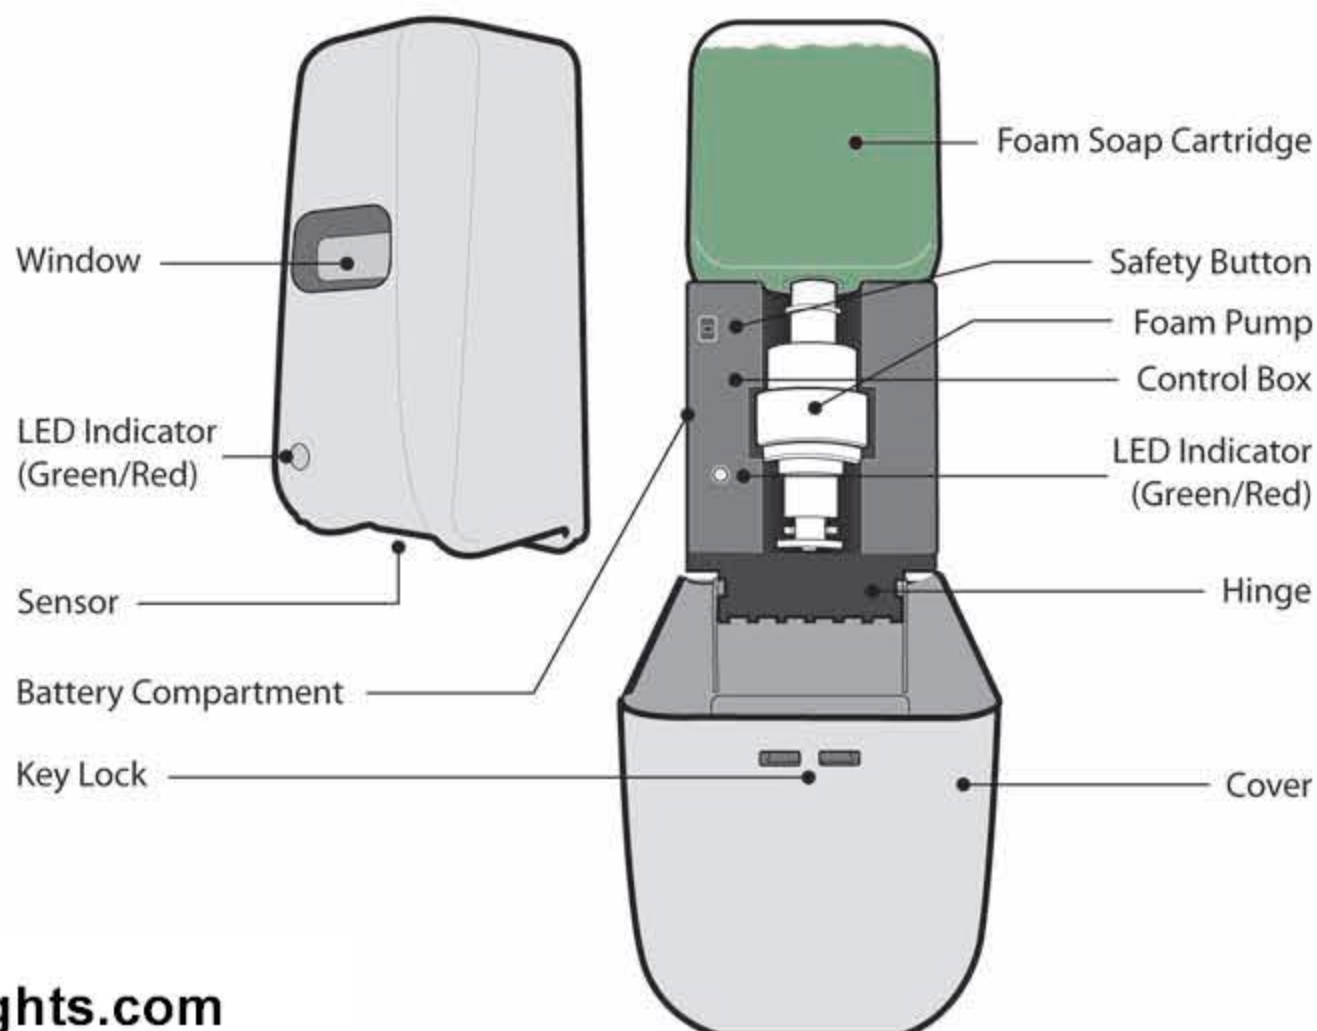

Specifications

Width	4.528" (115mm)
Height	10.43" (265mm)
Depth	4.921" (125mm)
Power Supply	Four (4) C-Cell Alkaline Batteries
Battery Life	28,000 dispenses or stand-by at 18 months
Volume	0.8mL per dispense
Installation	Wall Mount (Adhesive/Screws)

- **ADS0015** SANiSHOT Automatic Foaming Soap Dispenser
- **SO10024** SoftenSure Auto Foaming Soap Refill 6 x 900mL
- **SO10026** SoftenSure E2 Antimicrobial Auto Foaming Soap Refill - 6 x 900mL