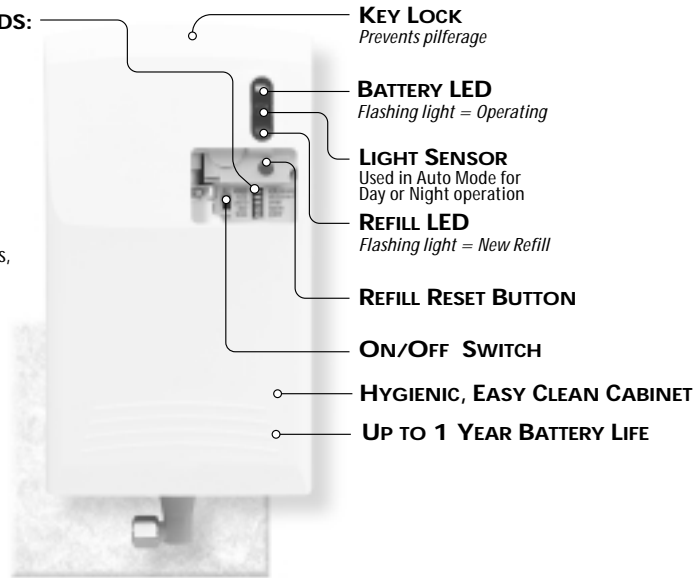

AutoClean® Dispenser

with Visual Indicators (LED's)

401188
401205

White Chrome

PROGRAMMABLE OPTIONS TO MEET YOUR NEEDS:

1. **NORMAL** - Dispenses Purinel® every 14 minutes.
   LITE - Dispenses Purinel® every 28 minutes.
   HEAVY - Dispenses Purinel® every 7 minutes.
   AUTO/24 HR - AUTO operates dispenser in selected day or night.
   24HR operates dispenser 24 hours-a-day.
   DAY/NIGHT - When using AUTO mode, dispenser operates when lights are on or when lights are off.
   TONE/QUIET - Adds different audio signals to reinforce visual signals, notifying when to change refills & batteries.

Case Pack: 6
Case Weight: 13 lbs.
Case Cube: .66

Top Or Side Mount Installation

Battery Power Indicator

Flashing yellow light provides labor saving "at-a-glance" checking of batteries. Yellow light stops flashing when batteries are low.

Empty Refill Indicator

Flashing red light indicates it is time to insert a new Purinel refill. Eliminates all guesswork for maintenance personnel.

Long Battery Life

Smart Chip technology extends battery life for up to one year on one set of alkaline batteries... a big cost saving feature!

Refill Reset Button

Each time a refill is replaced, pressing this button resets the Smart Chip computer.

Keyed Lock

Prevents refill theft and changing of cleaning settings.

Features

Programmable Options To Meet Your Needs

NORMAL:

- Dispenses Purinel every 14 minutes.

LITE:

- Dispenses Purinel every 28 minutes.

HEAVY:

- Dispenses Purinel every 7 minutes.

AUTO/24 HR:

- AUTO operates dispenser in selected day or night.
- 24 HR operates dispenser 24 hours-a-day.

DAY/NIGHT:

- When using AUTO mode, dispenser operates when lights are on or when lights are off.

TONE/QUIET:

- Adds different audio signals to reinforce visual signals, notifying when to change refills and batteries.