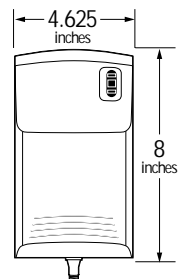

TONE/QUIET:

- Adds different audio signals to reinforce visual signals, notifying when to change refills and batteries.