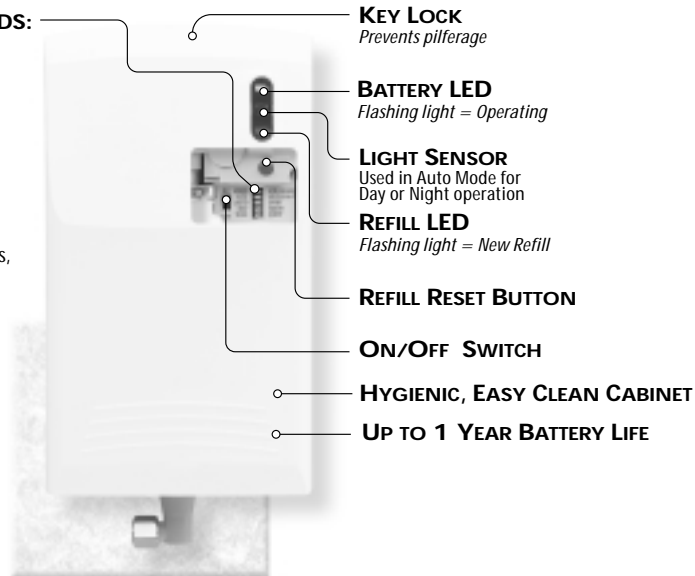

AutoClean® Dispenser

with Visual Indicators (LED's)

401188
401205

White Chrome

PROGRAMMABLE OPTIONS TO MEET YOUR NEEDS:

1. **NORMAL** - Dispenses Purinel® every 14 minutes.
2. **LITE** - Dispenses Purinel® every 28 minutes.
3. **HEAVY** - Dispenses Purinel® every 7 minutes.
4. **AUTO/24 HR** - AUTO operates dispenser in selected day or night.
   24HR operates dispenser 24 hours-a-day.
5. **DAY/NIGHT** - When using AUTO mode, dispenser operates when lights are on or when lights are off.
6. **TONE/QUIET** - Adds different audio signals to reinforce visual signals, notifying when to change refills & batteries.

Case Pack: 6
Case Weight: 13 lbs.
Case Cube: .66

Top Or Side Mount Installation

Battery Power Indicator

Flashing yellow light provides labor saving "at-a-glance" checking of batteries. Yellow light stops flashing when batteries are low.

Empty Refill Indicator

Flashing red light indicates it is time to insert a new Purinel refill. Eliminates all guesswork for maintenance personnel.

Long Battery Life

Smart Chip technology extends battery life for up to one year on one set of alkaline batteries... a big cost saving feature!

Refill Reset Button

Each time a refill is replaced, pressing this button resets the Smart Chip computer.

Keyed Lock

Prevents refill theft and changing of cleaning settings.

Features

Programmable Options To Meet Your Needs

NORMAL:

- Dispenses Purinel every 14 minutes.

LITE:

- Dispenses Purinel every 28 minutes.

HEAVY:

- Dispenses Purinel every 7 minutes.

AUTO/24 HR:

- AUTO operates dispenser in selected day or night.
- 24 HR operates dispenser 24 hours-a-day.

DAY/NIGHT:

- When using AUTO mode, dispenser operates when lights are on or when lights are off.

TONE/QUIET:

- Adds different audio signals to reinforce visual signals, notifying when to change refills and batteries.