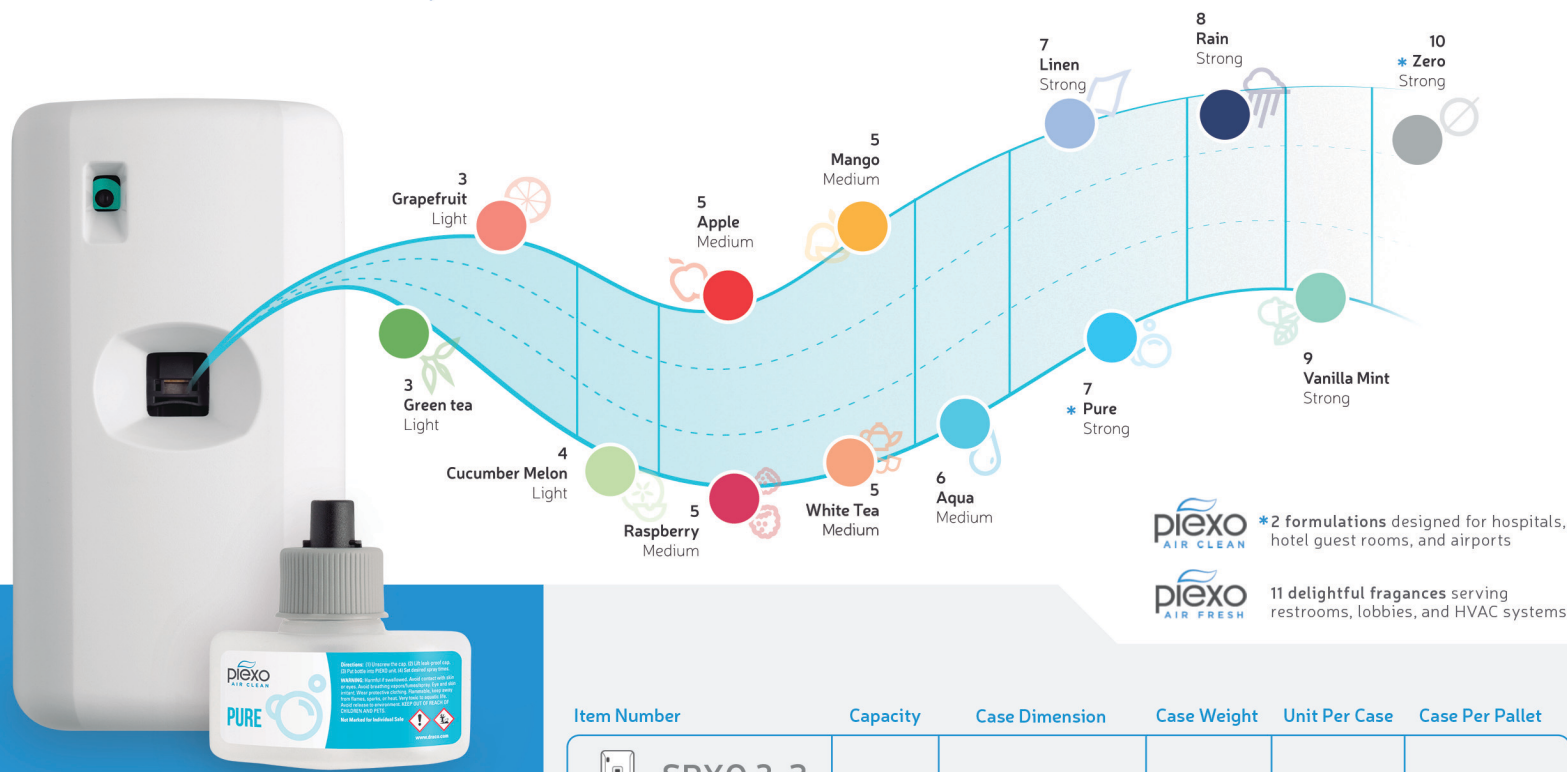

PROGRAM AIR FRESH DISPENSER PACKAGE

A greener alternative to traditional aerosol and gel air fresheners. It's a new type of nanotechnology air freshener dispensing system that works with unique Air Fresh and Air Clean refills that uses no propellant gas and no metal cans.

PIEXO AIR CLEAN *2 formulations designed for hospitals, hotel guest rooms, and airports

PIEXO AIR FRESH 11 delightful fragrances serving restrooms, lobbies, and HVAC systems

PRODUCT DESCRIPTION

This programmable unit features: LCD w/Real time clock, 5 or 7 day On/Off selection, 1-60 minute spray interval setting, customized Start & Stop time, Spray counter, Empty can reminder (6,000 sprays), Low battery monitor, and Operation indicator. The push button design is for easy programming. Made with chemical resistance plastics. Operates on four AA-cell Alkaline batteries. One unit recommended for a room area of 6000 cubic feet. Batteries not included.

AVAILABLE COLORS

- White

FEATURES AND BENEFITS

- Piezoelectric Technology
- No Metal Can
- Lower, No Added VOC
- No Propellant Gas
- Fully Programmable

Item Number	Capacity	Case Dimension	Case Weight	Unit Per Case	Case Per Pallet
SPXO 3-2 PROGRAM SMALL	120mL	22.50" x 16.50" x 9.25"	24.0	20	42