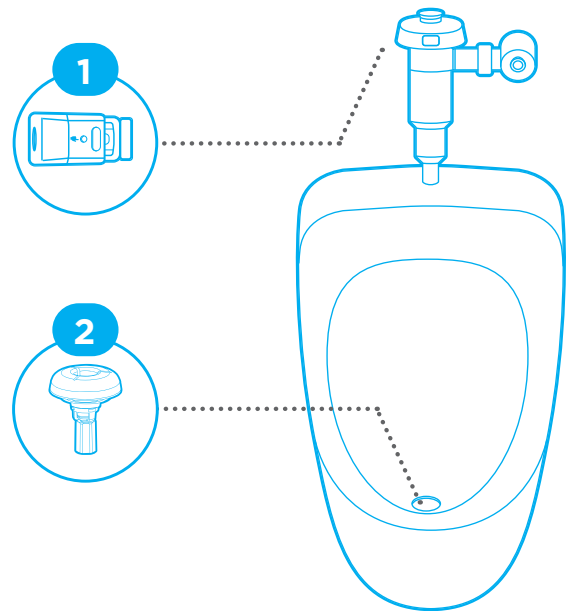

CONVERT TO CONSERVE

Two Steps to Touchless

Scan the QR code to view our 3 minute installation video

Requirements

Eligible urinals to convert must have: (1) a round drain, (2) side-mounted handle or sensor and (3) no standing water above the drain.

Tools

Only gloves, Allen wrench and collar wrench are needed.

Installation

Quickly install the actuator and cartridge in under 30 minutes.

1. Actuator Installation

Easily replace traditional manual handle with the SMART time activated actuator. Actuator has a preset flush setting along with four programmable options.

2. Cartridge Installation

Simply insert replaceable FALCON RetroFit Cartridge into drain. Multiple snap on caps provided.

FALCON RetroFit Cartridge

For easy serviceability, cartridge visually indicates to janitorial staff that replacement is needed when the blue enzyme filling in the key-ring cavity becomes transparent.